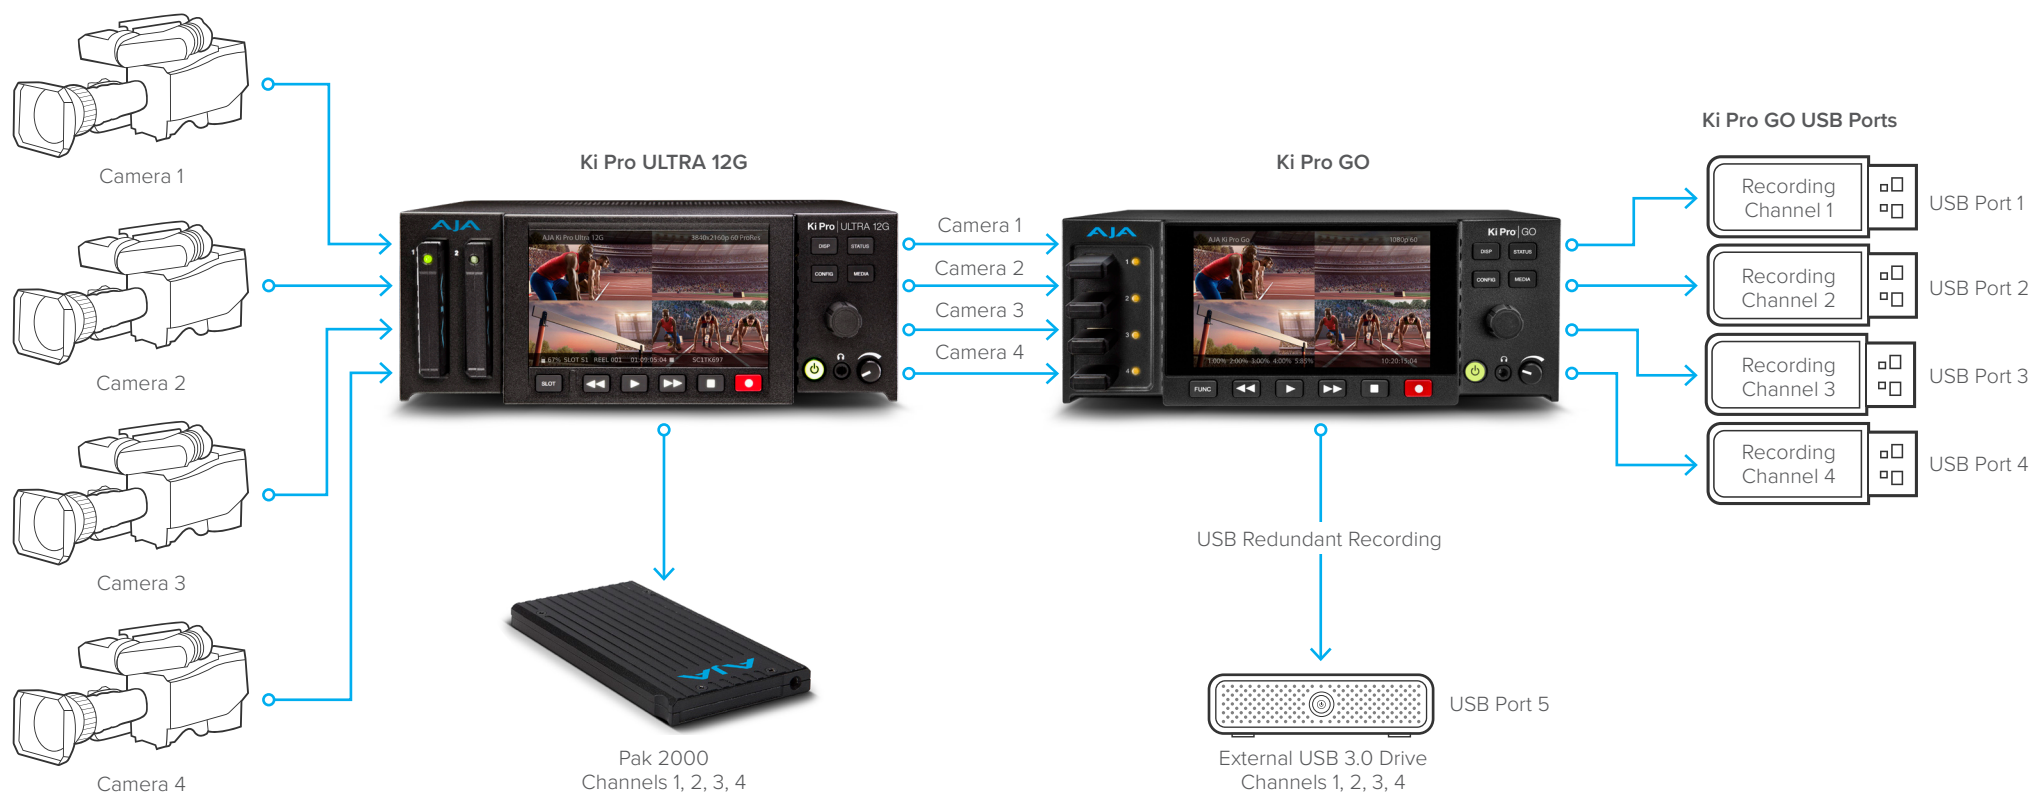

Ki Pro® | ULTRA 12G and Ki Pro® | GO

USB Recording Mapping: Primary and Backup H.264 Recordings for Ki Pro ULTRA 12G