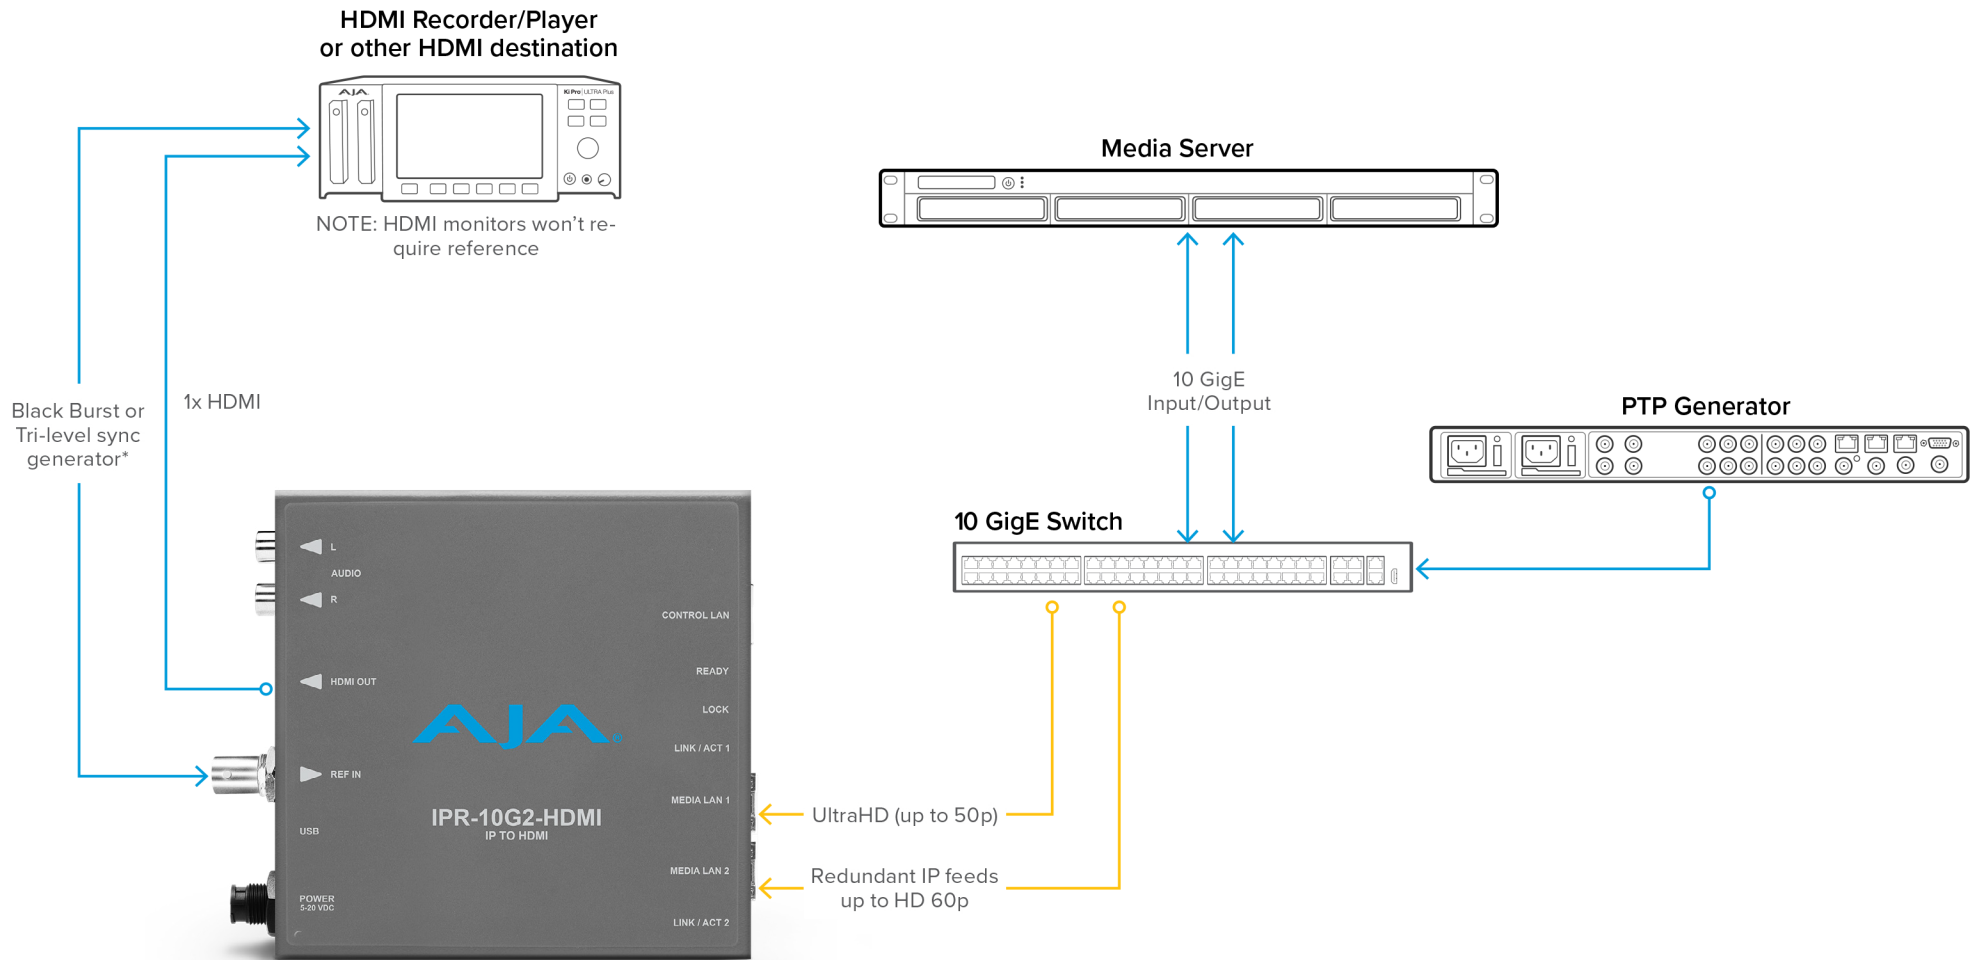

IPR-10G2-HDMI

SMPT E ST 2110

Connect your UltraHD or HD SMPTE ST 2110 sources to IPR-10G2-HDMI for delivery to HDMI Devices or Displays

*This allows IPR-10G2-HDMI to output baseband video timed to local baseband black burst/tri-level reference (rather than PTP Generator)