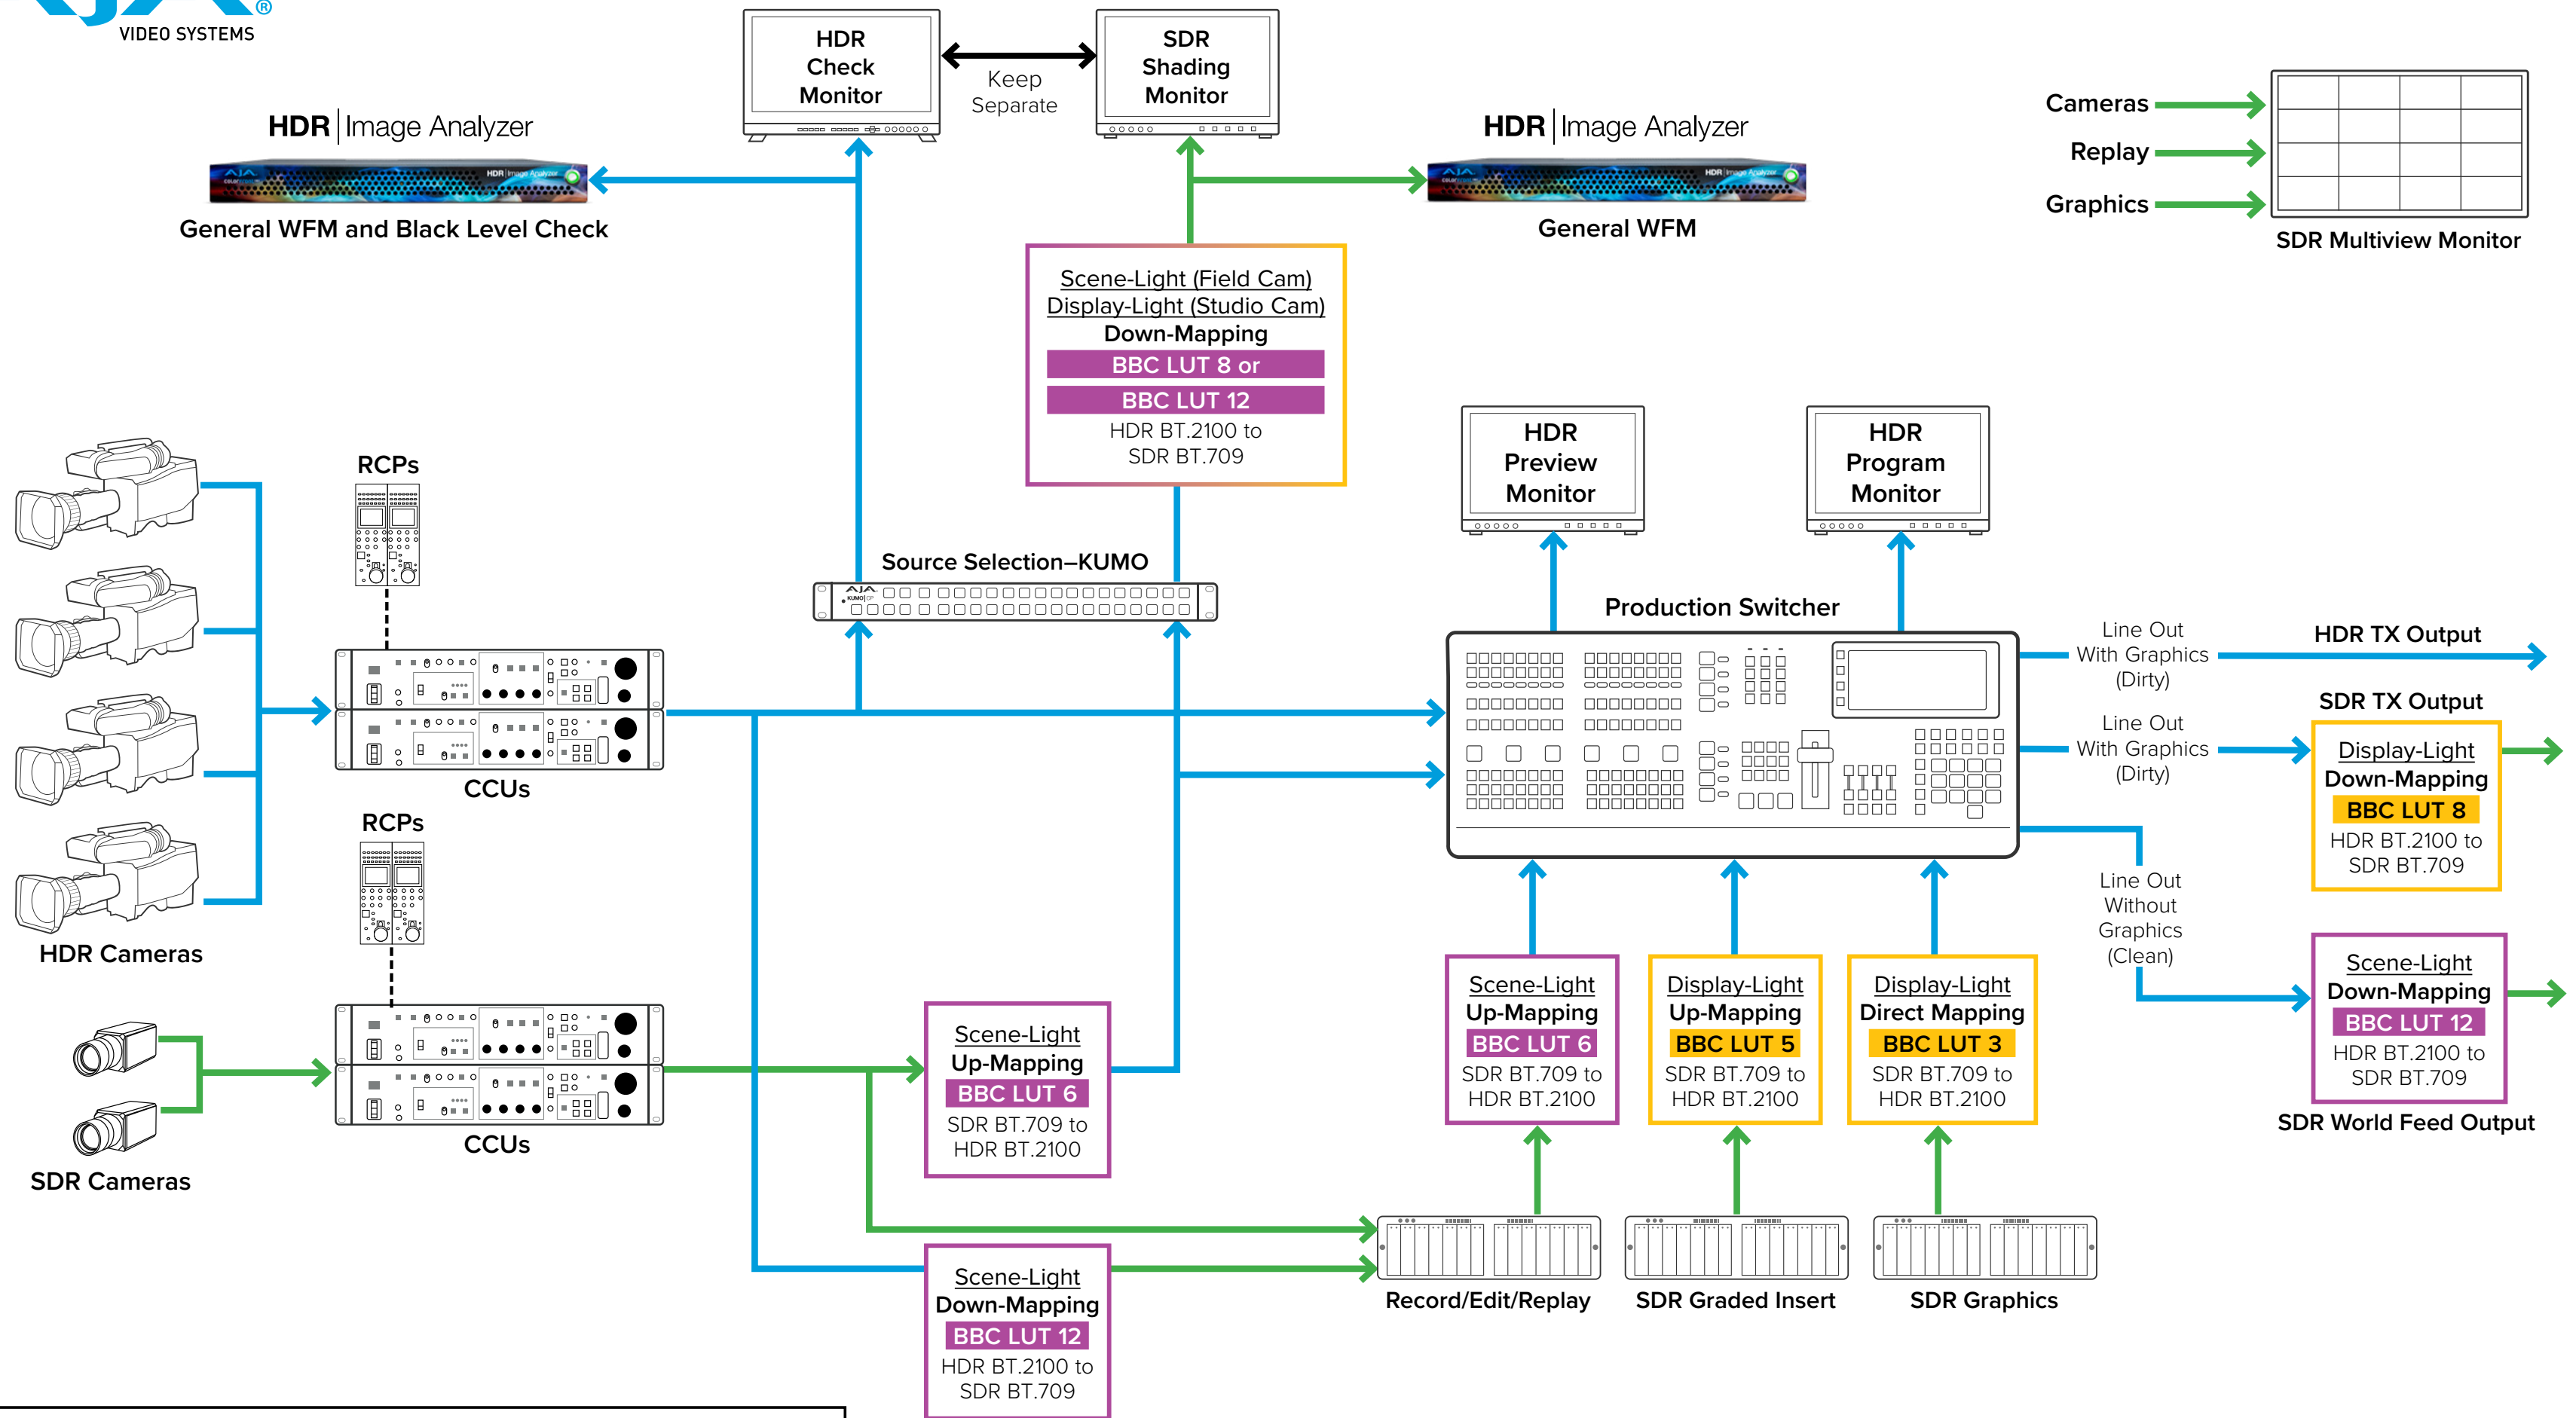

Vision Guarantee Camera Shading

	BT.2100 HLG HDR Signals
	BT.709 SDR Signals
	Control Signals
	FS-HDR Display-Light Conversion
	FS-HDR Scene-Light Conversion

FS | HDR

FS | HDR