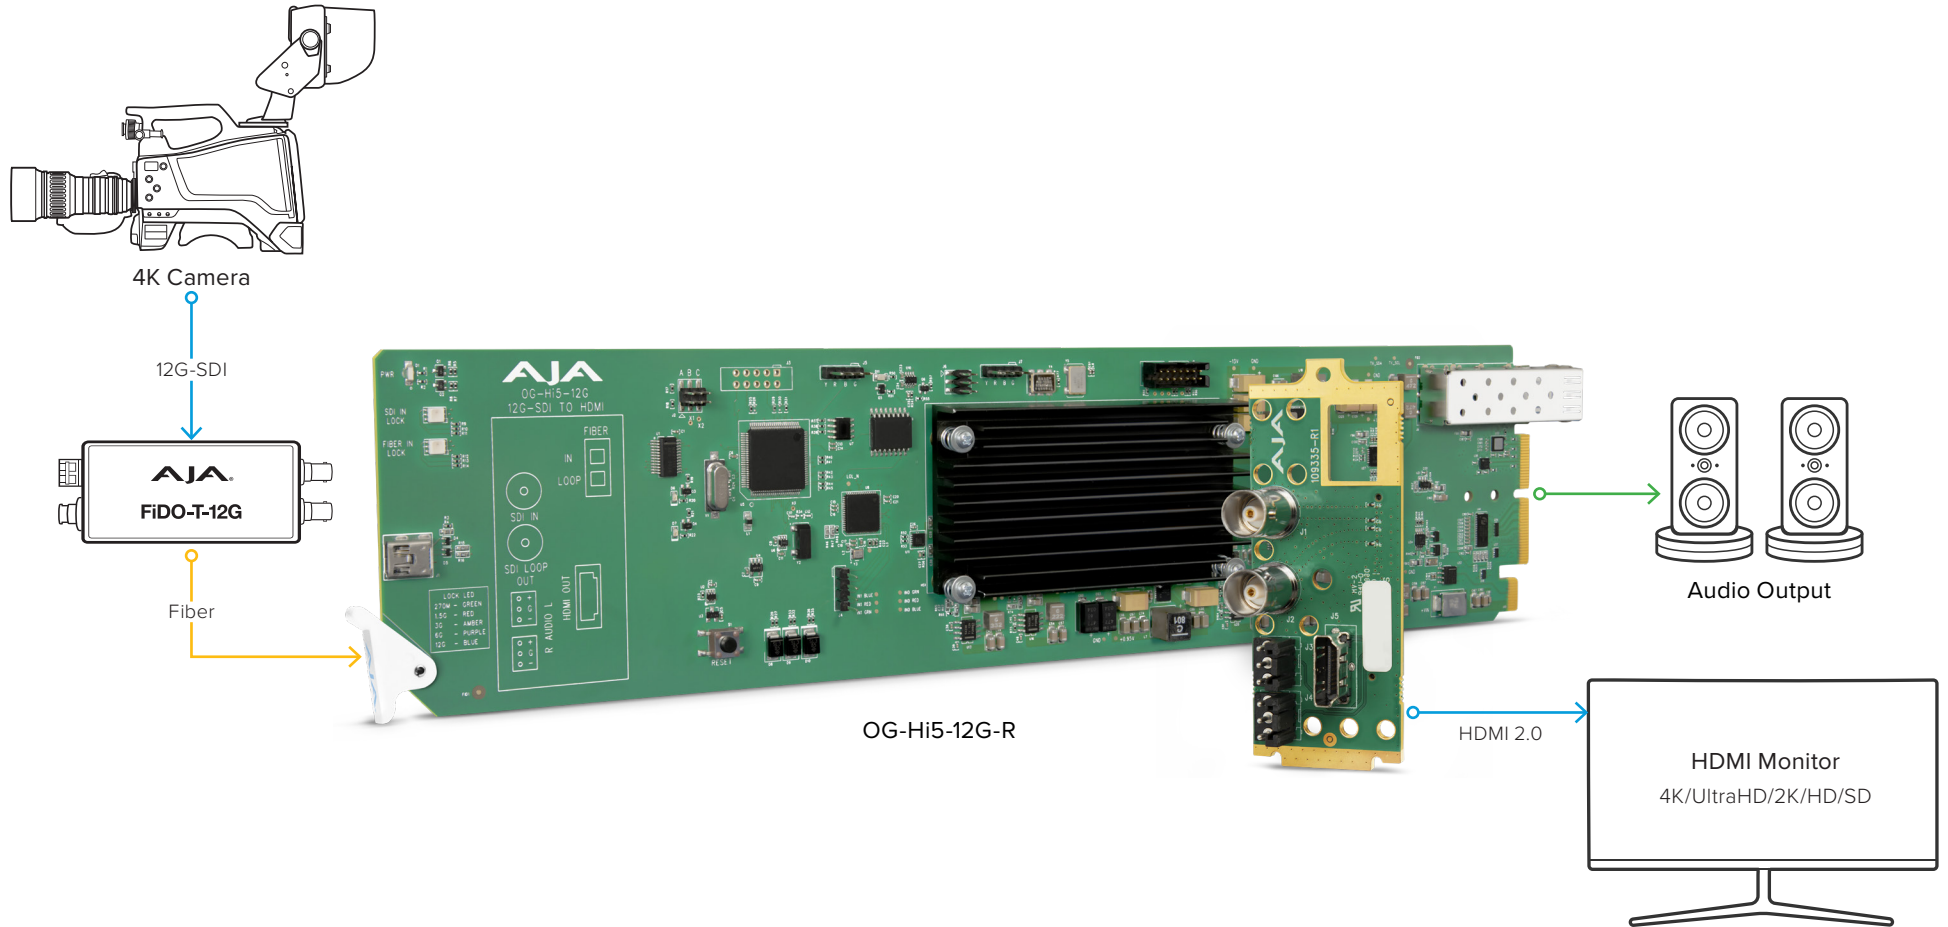

openGear | OG-Hi5-12G-R

12G-SDI Source with Fiber Input and UltraHD HDMI 2.0 Destination