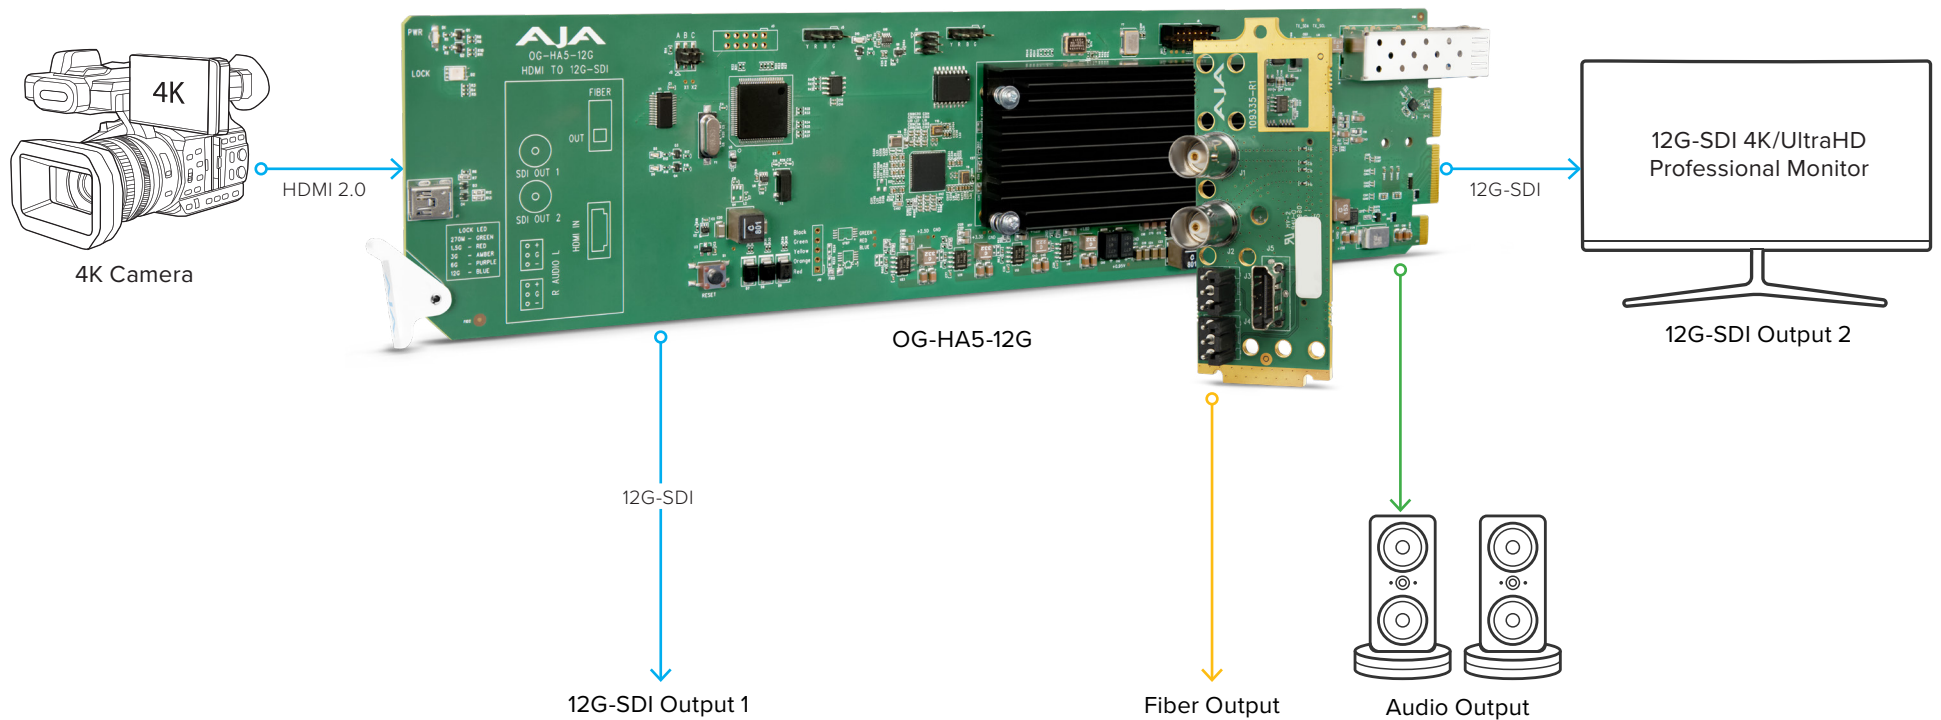

# openGear | OG-HA5-12G

UltraHD HDMI 2.0 Source with 2x 12G-SDI Destinations