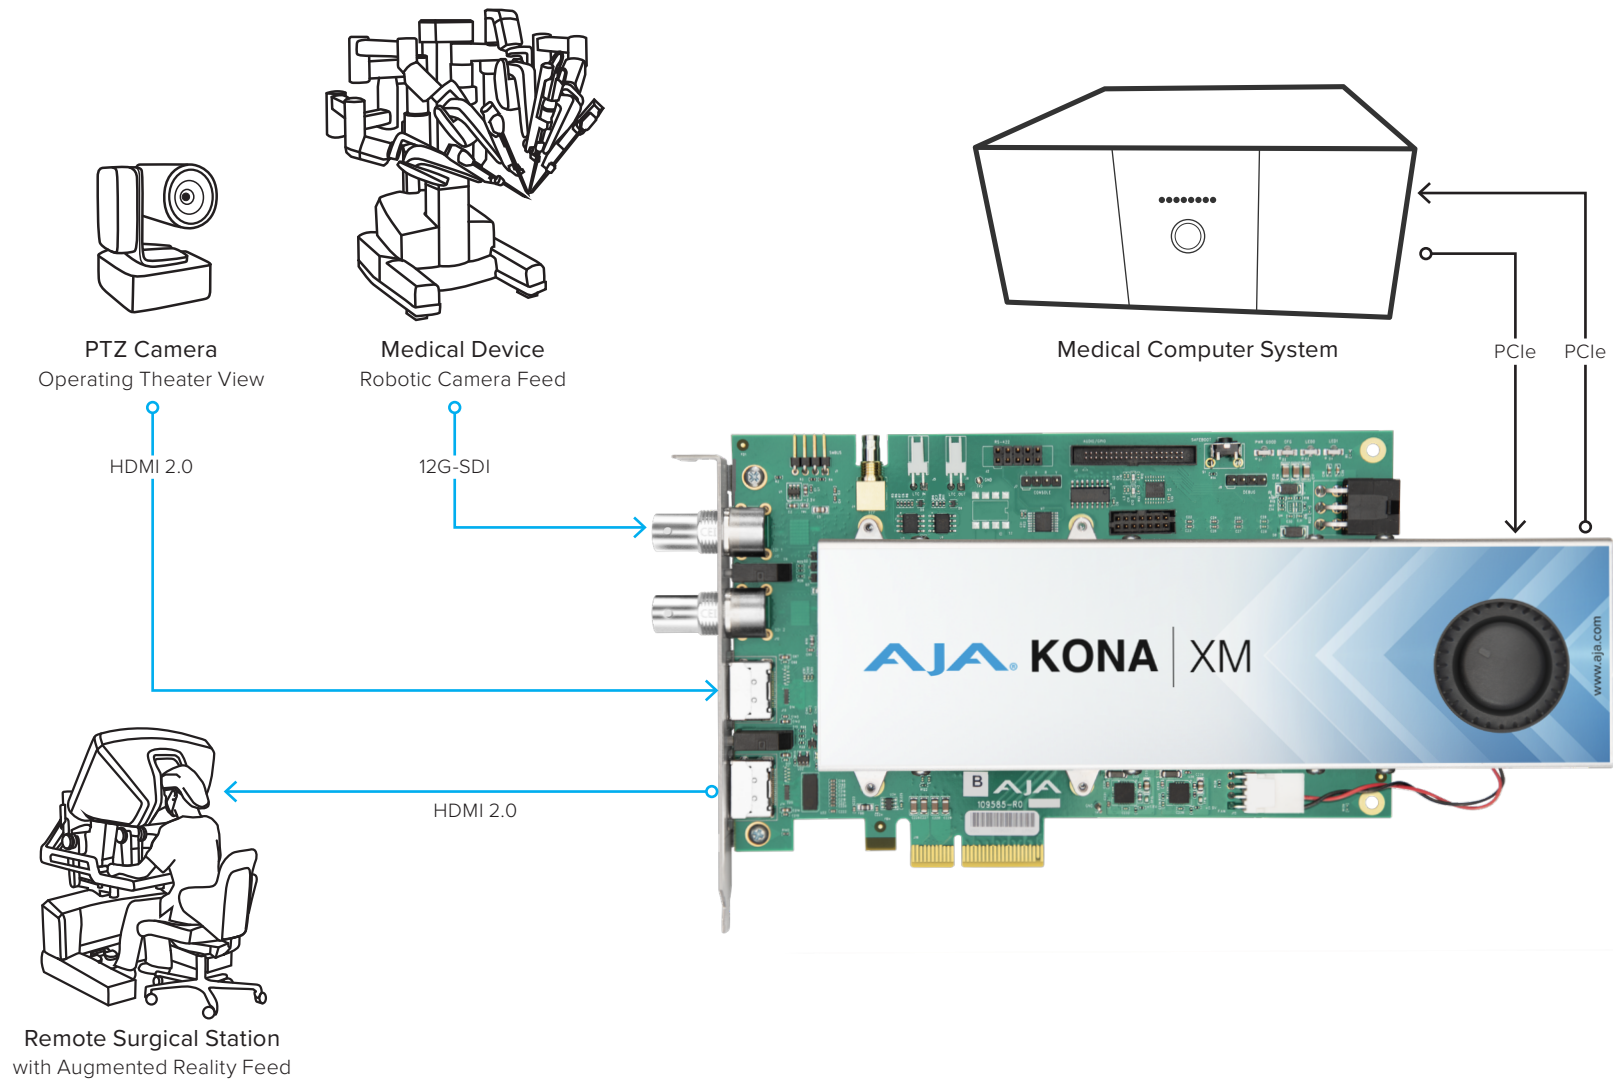

KONA | XM

AI/AR Assisted Surgery Workflow with KONA XM

NOTE: When using HDMI input, SDI output will only be possible if HDMI input video is a supported SDI mode, and HDMI signals meet SDI timing constraints.