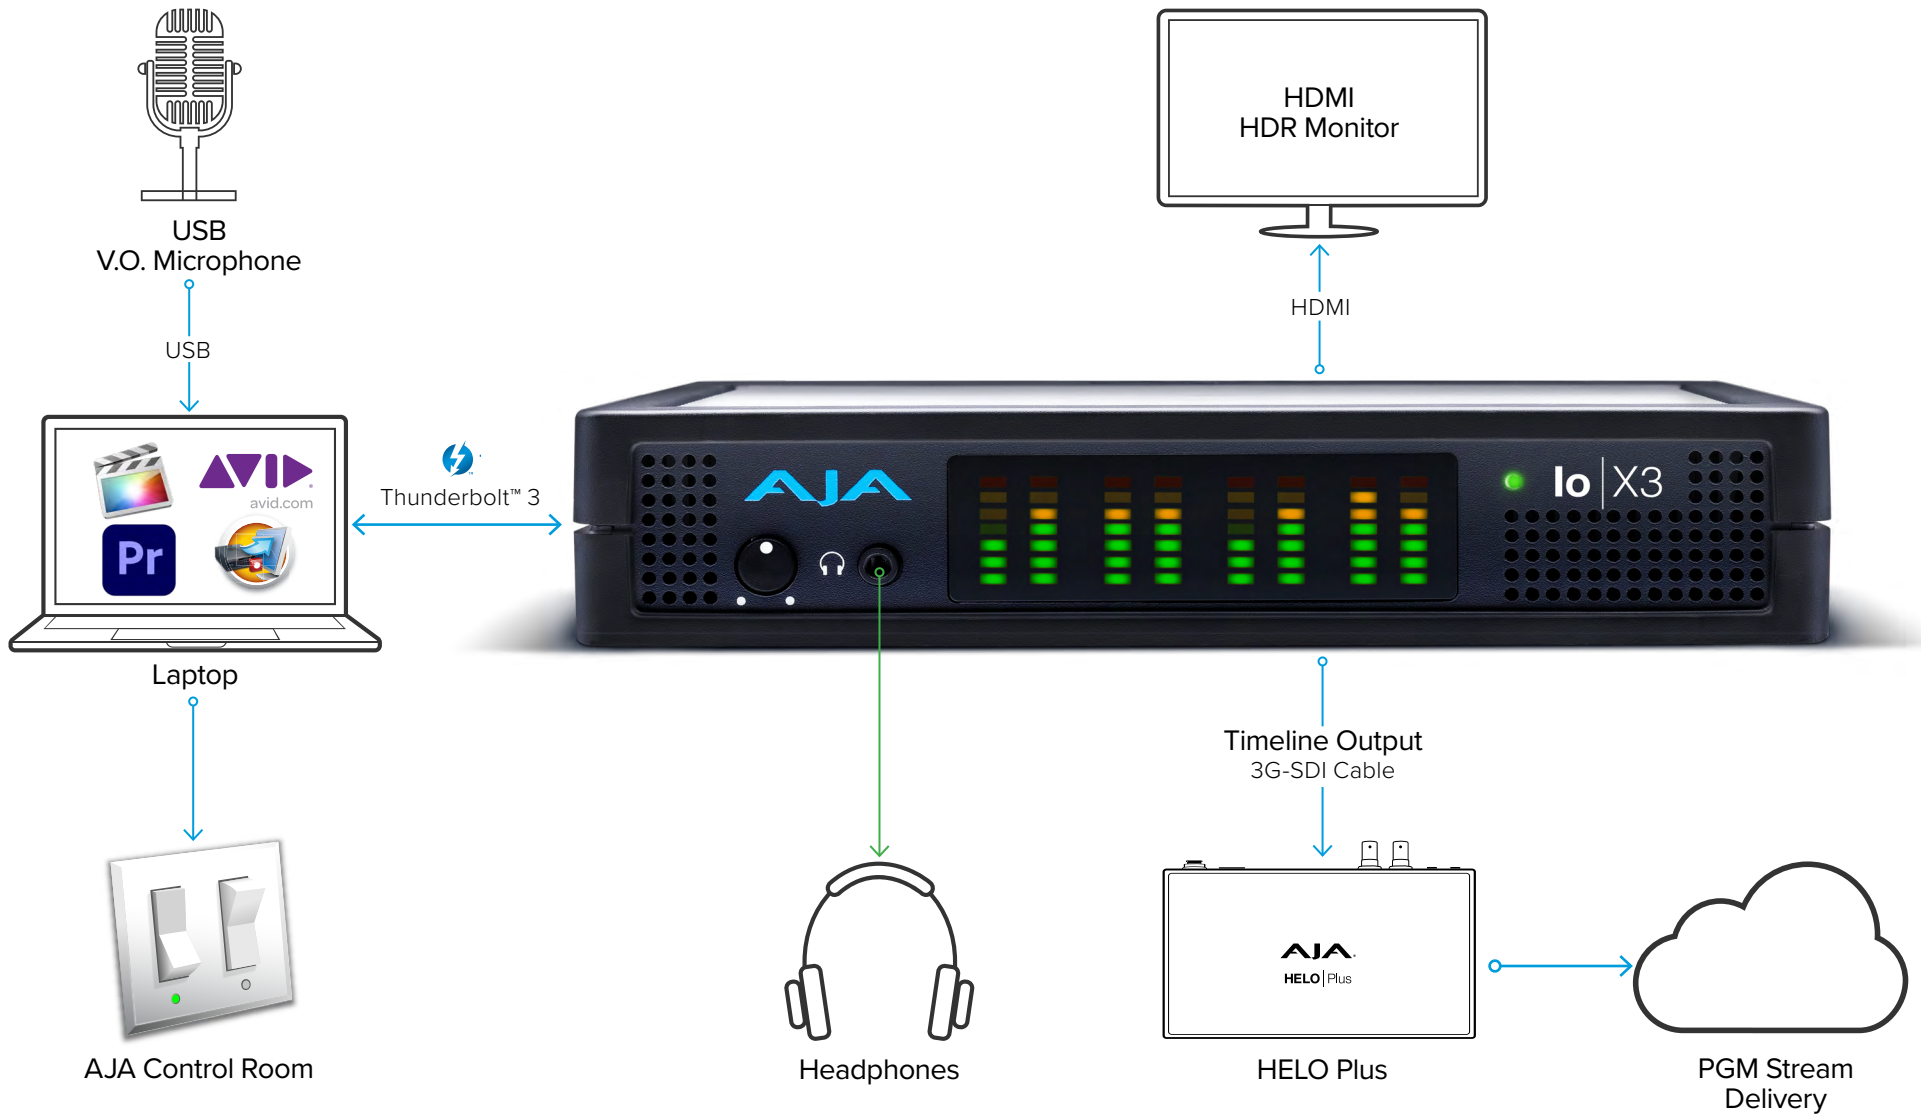

# Io | X3

## Timeline Streaming Workflow