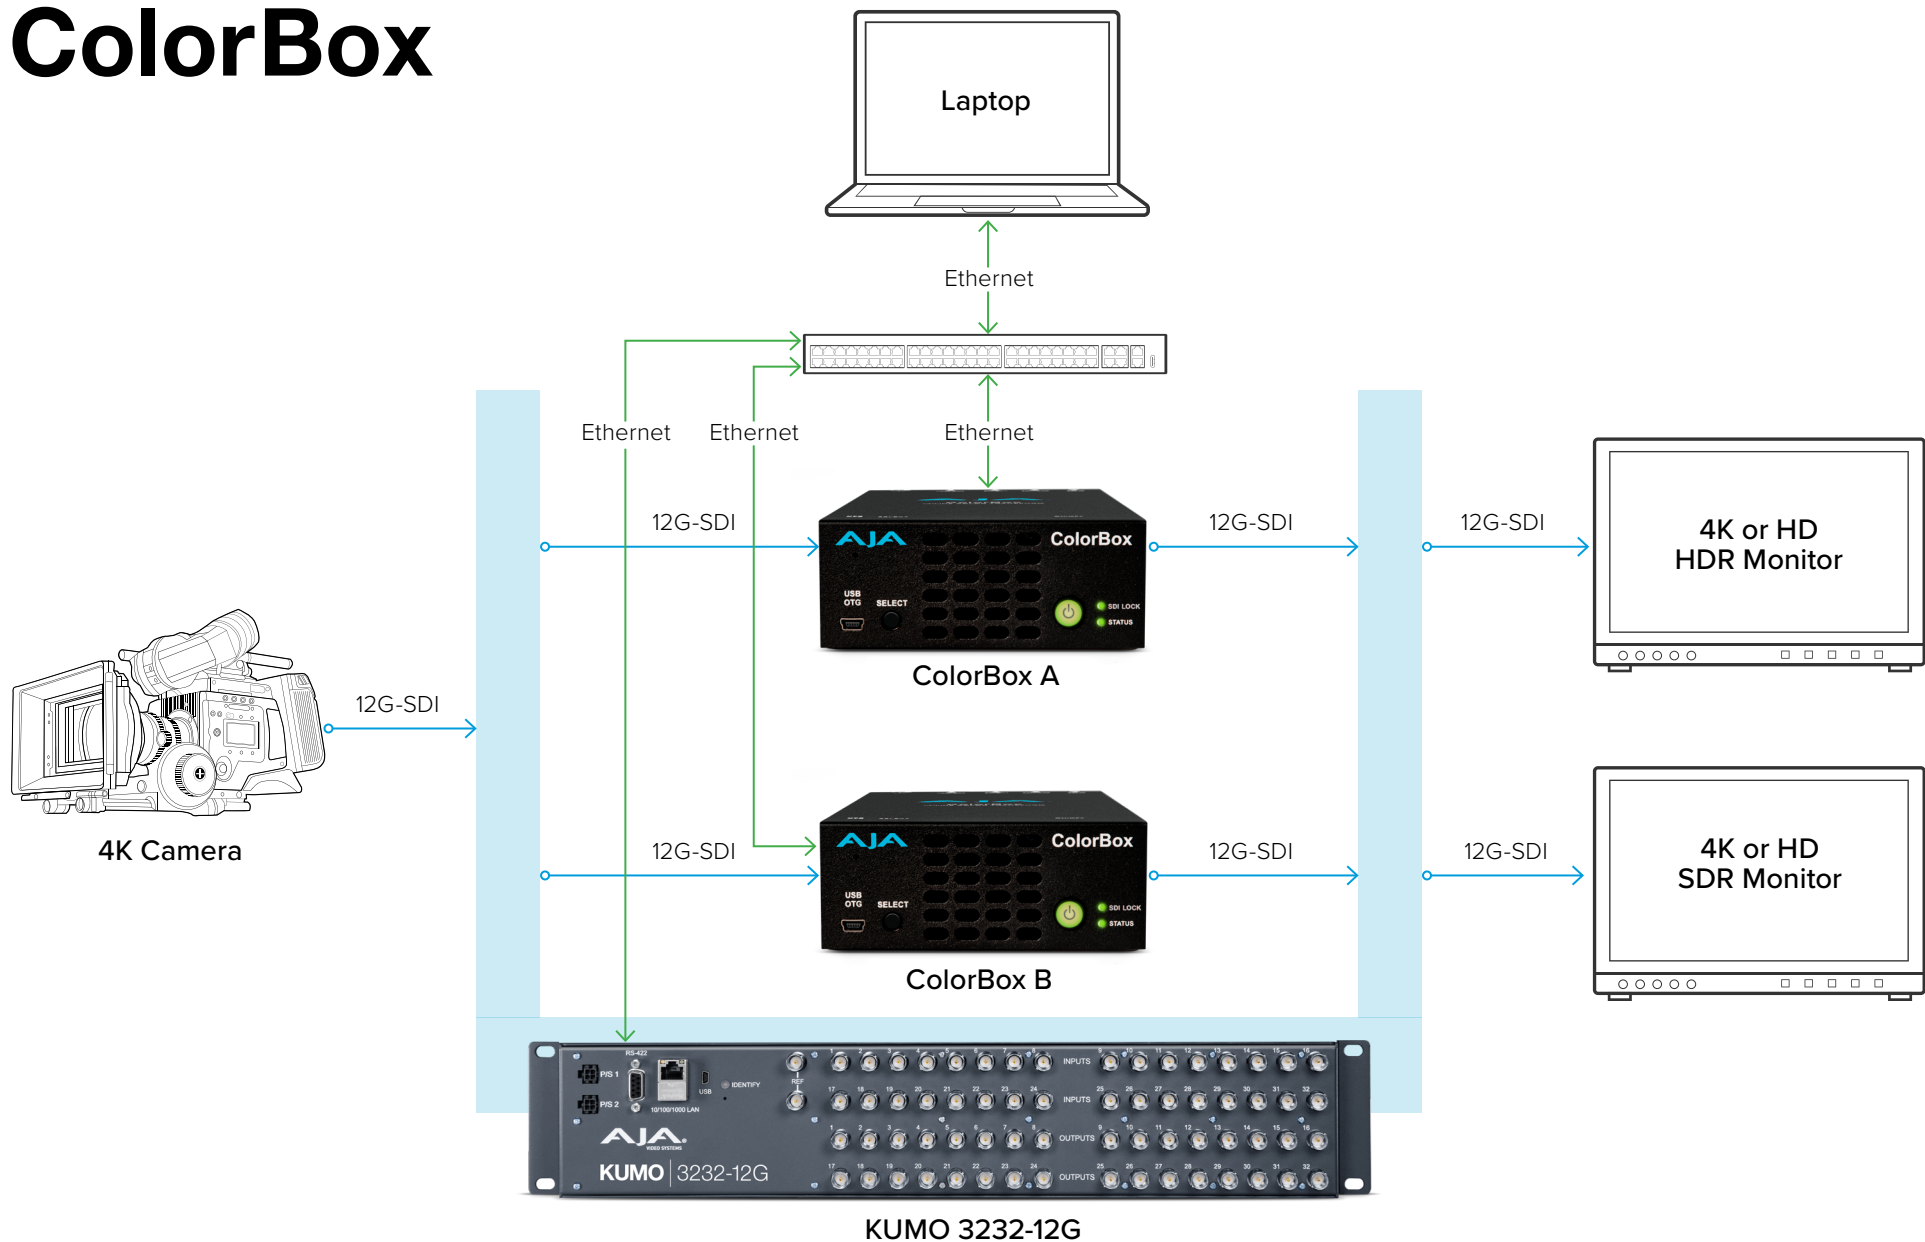

ColorBox

4K Production Workflow - HDR/SDR On-Set Color Grading