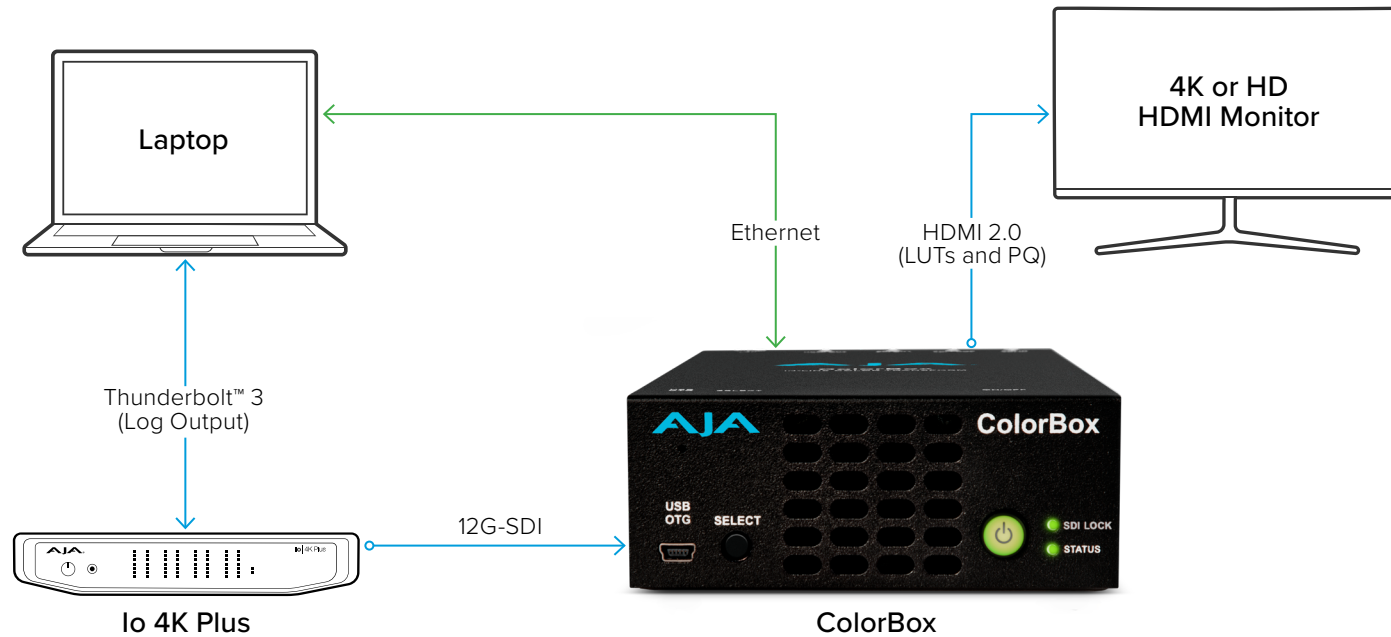

ColorBox

4K Postproduction Workflow - NLE Looks Management