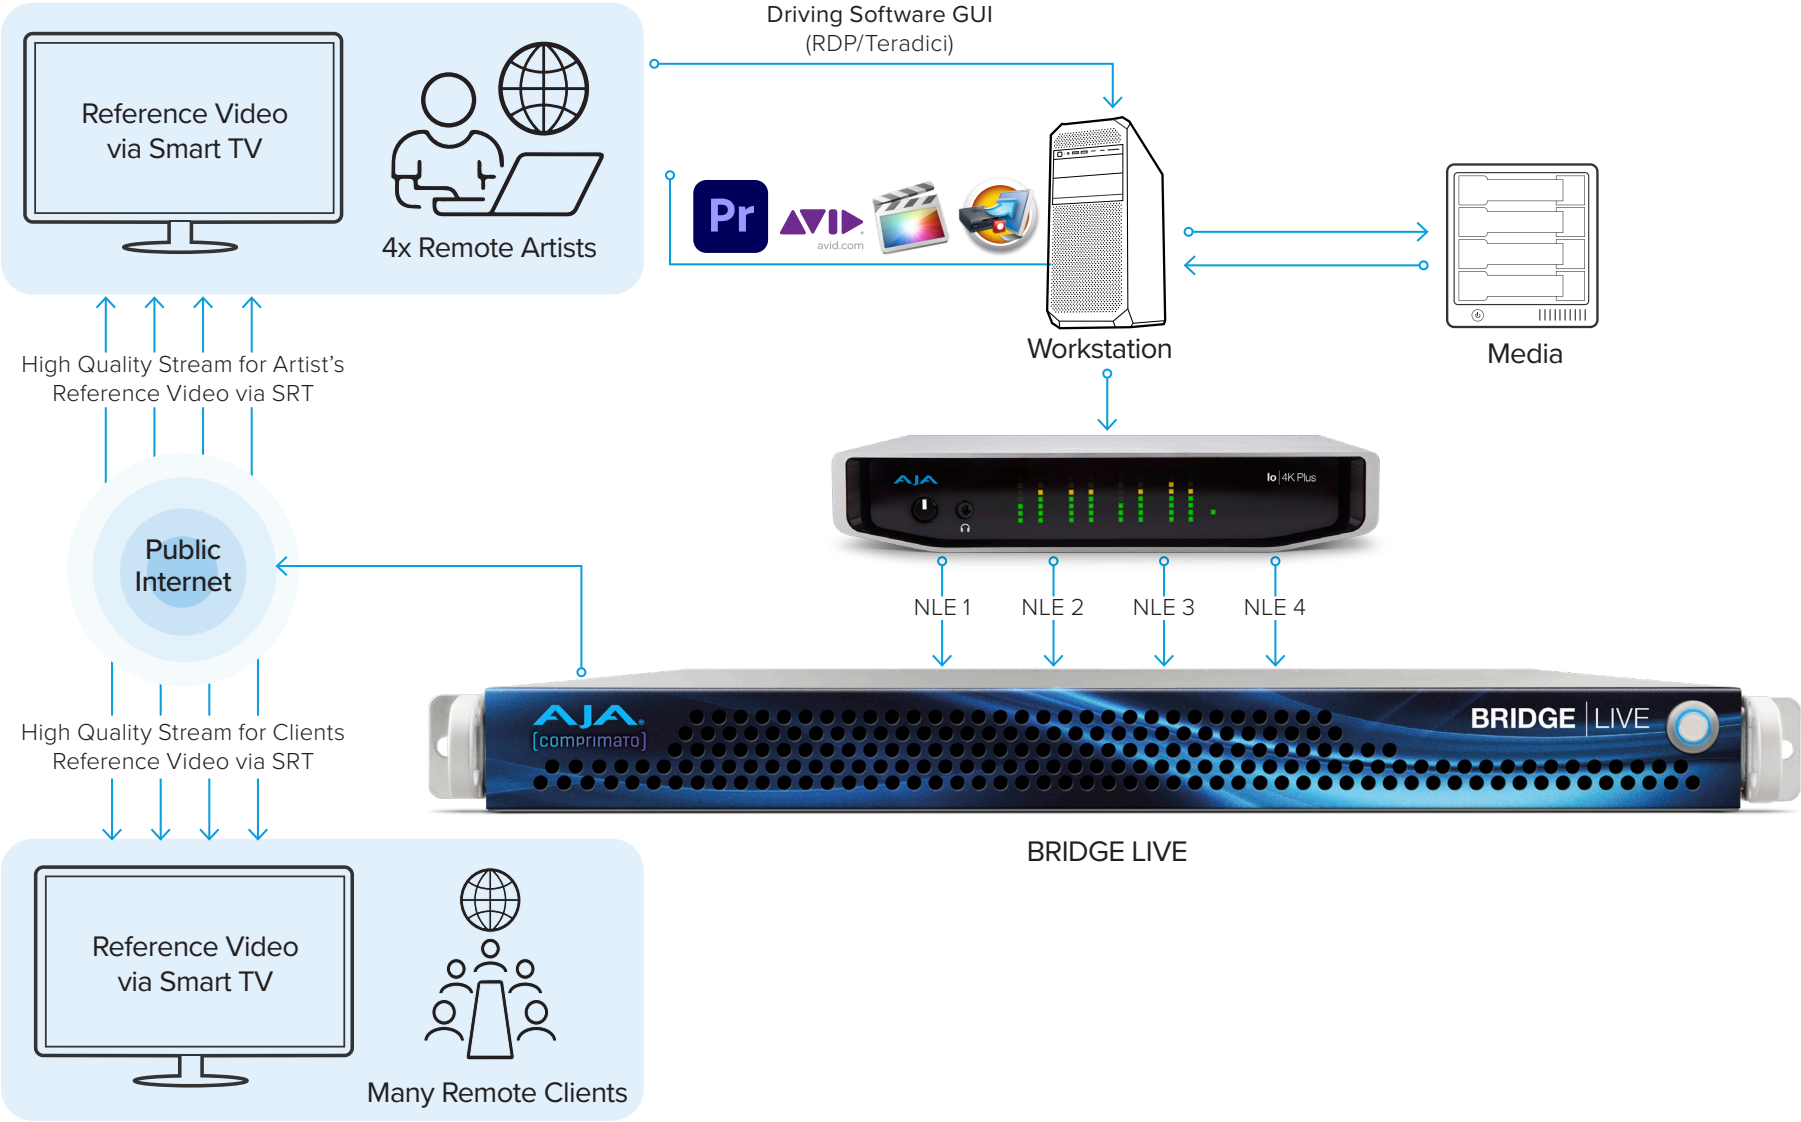

# BRIDGE | LIVE

## BRIDGE LIVE for Facility Equipment HD Streaming to Creatives and Clients