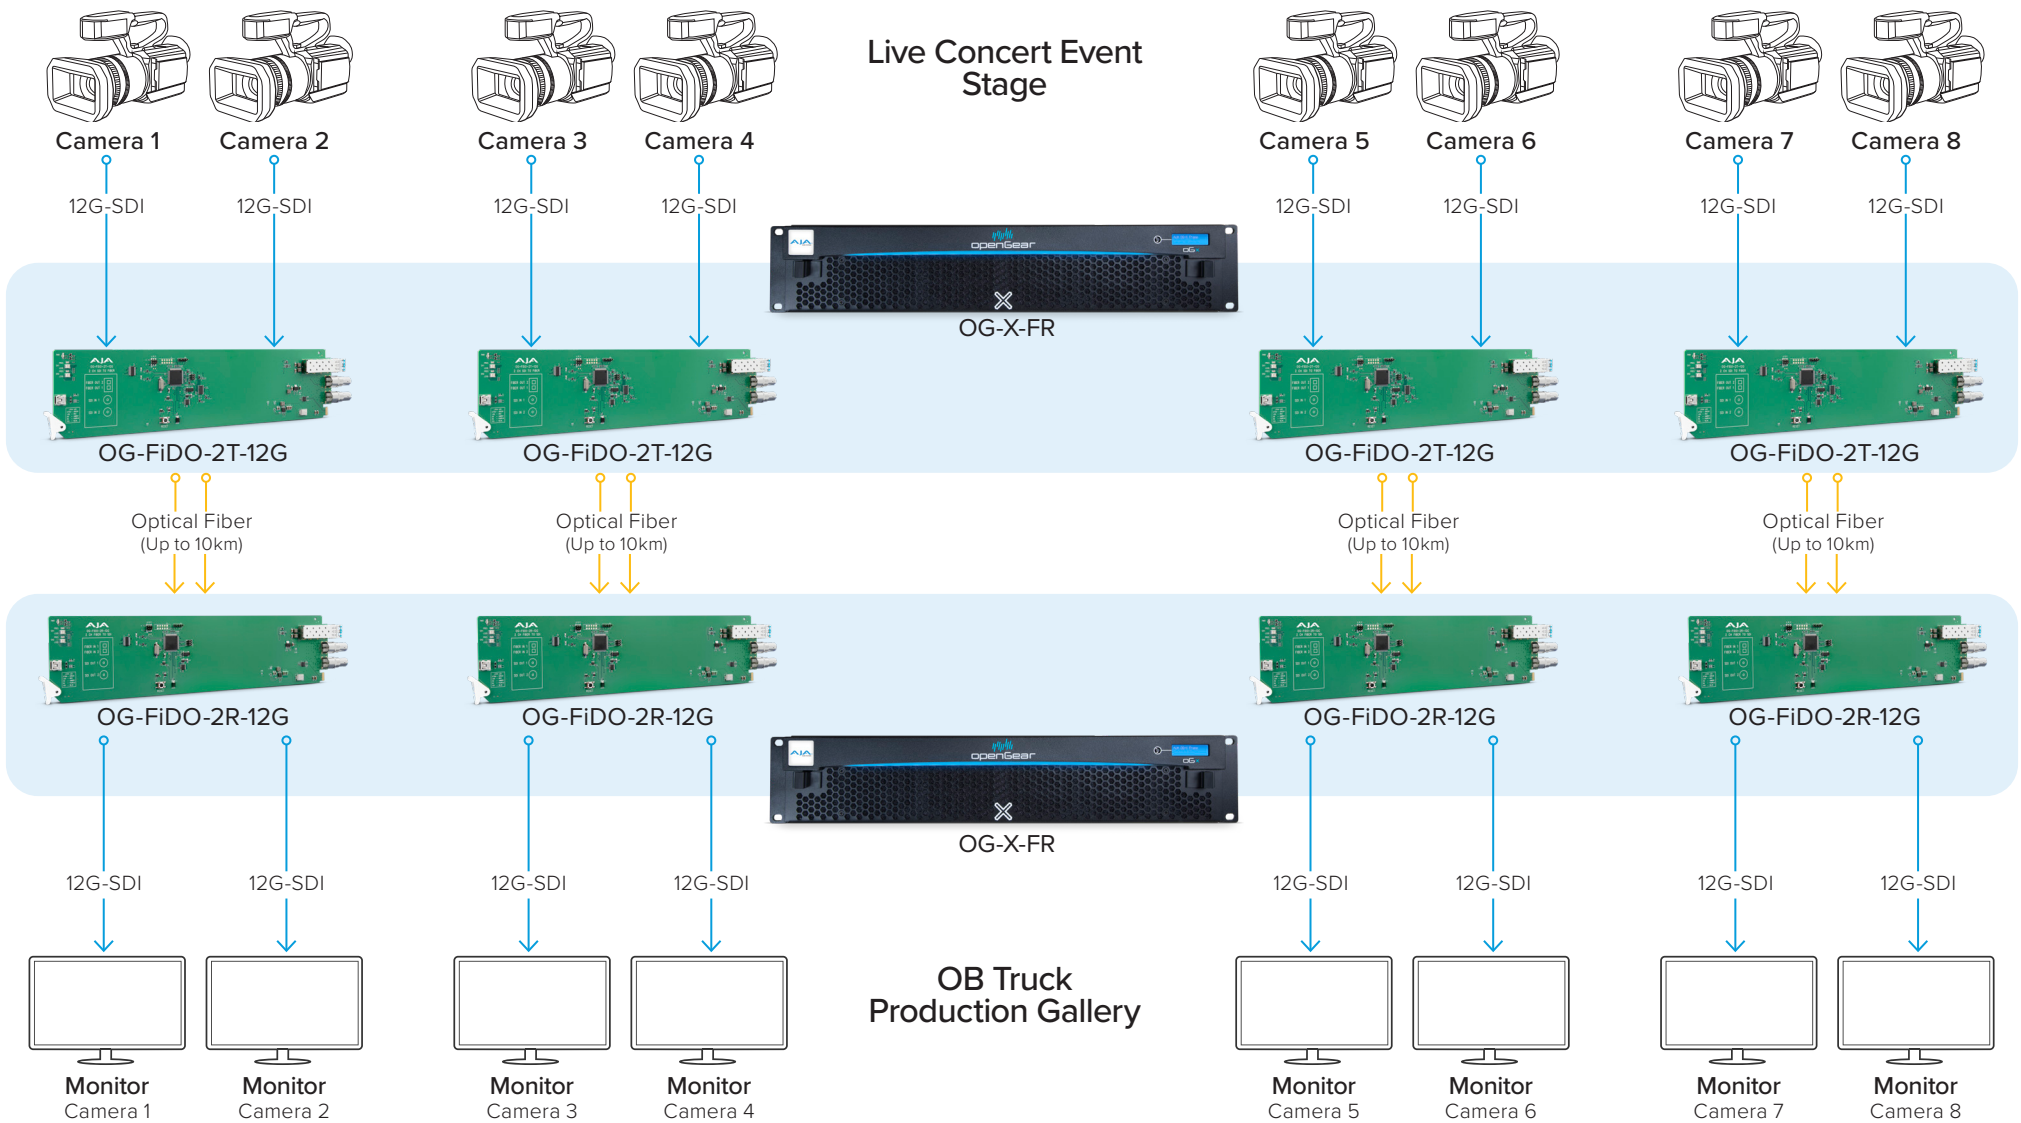

openGear | OG-FiDO-2T-12G

Signal Flow