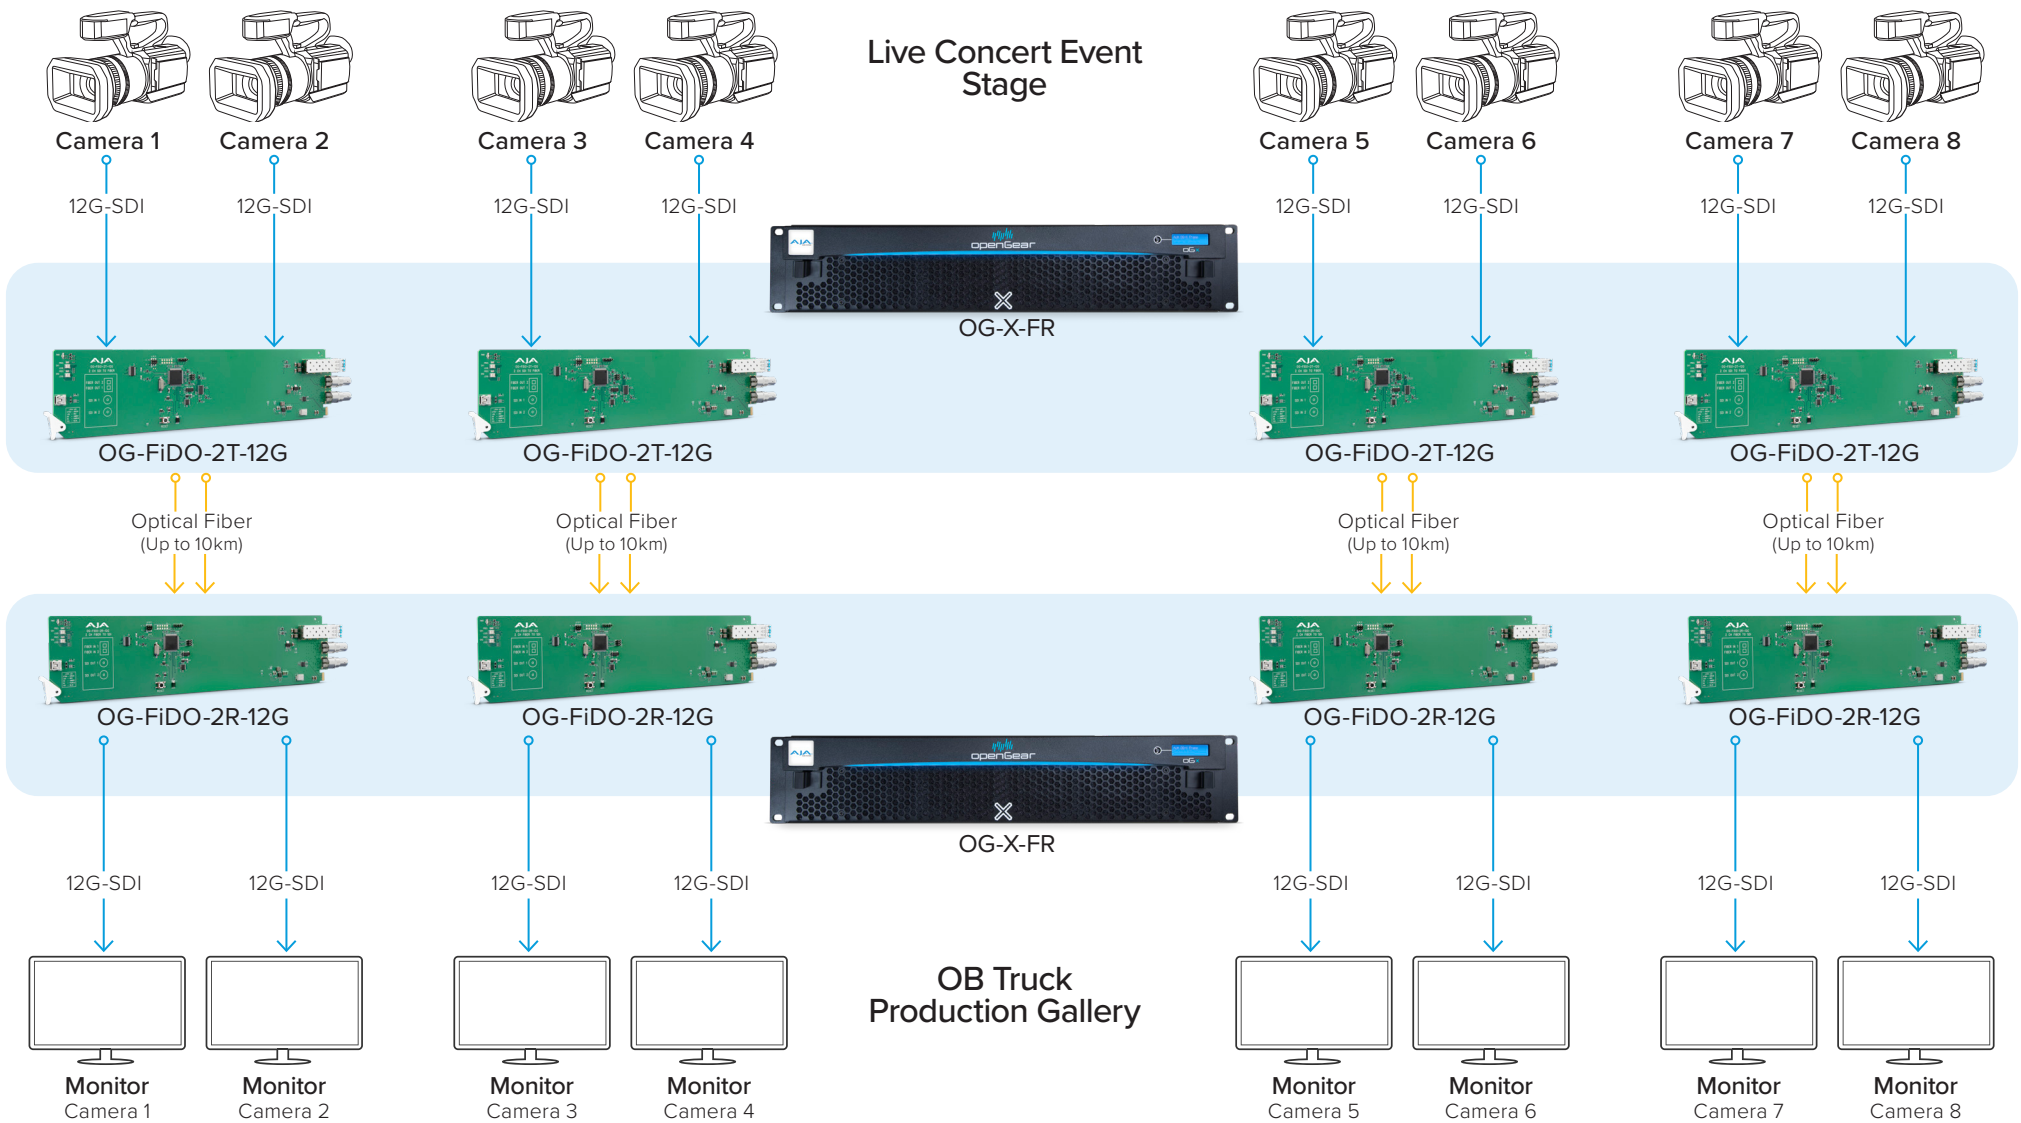

openGear | OG-FiDO-2R-12G

Signal Flow