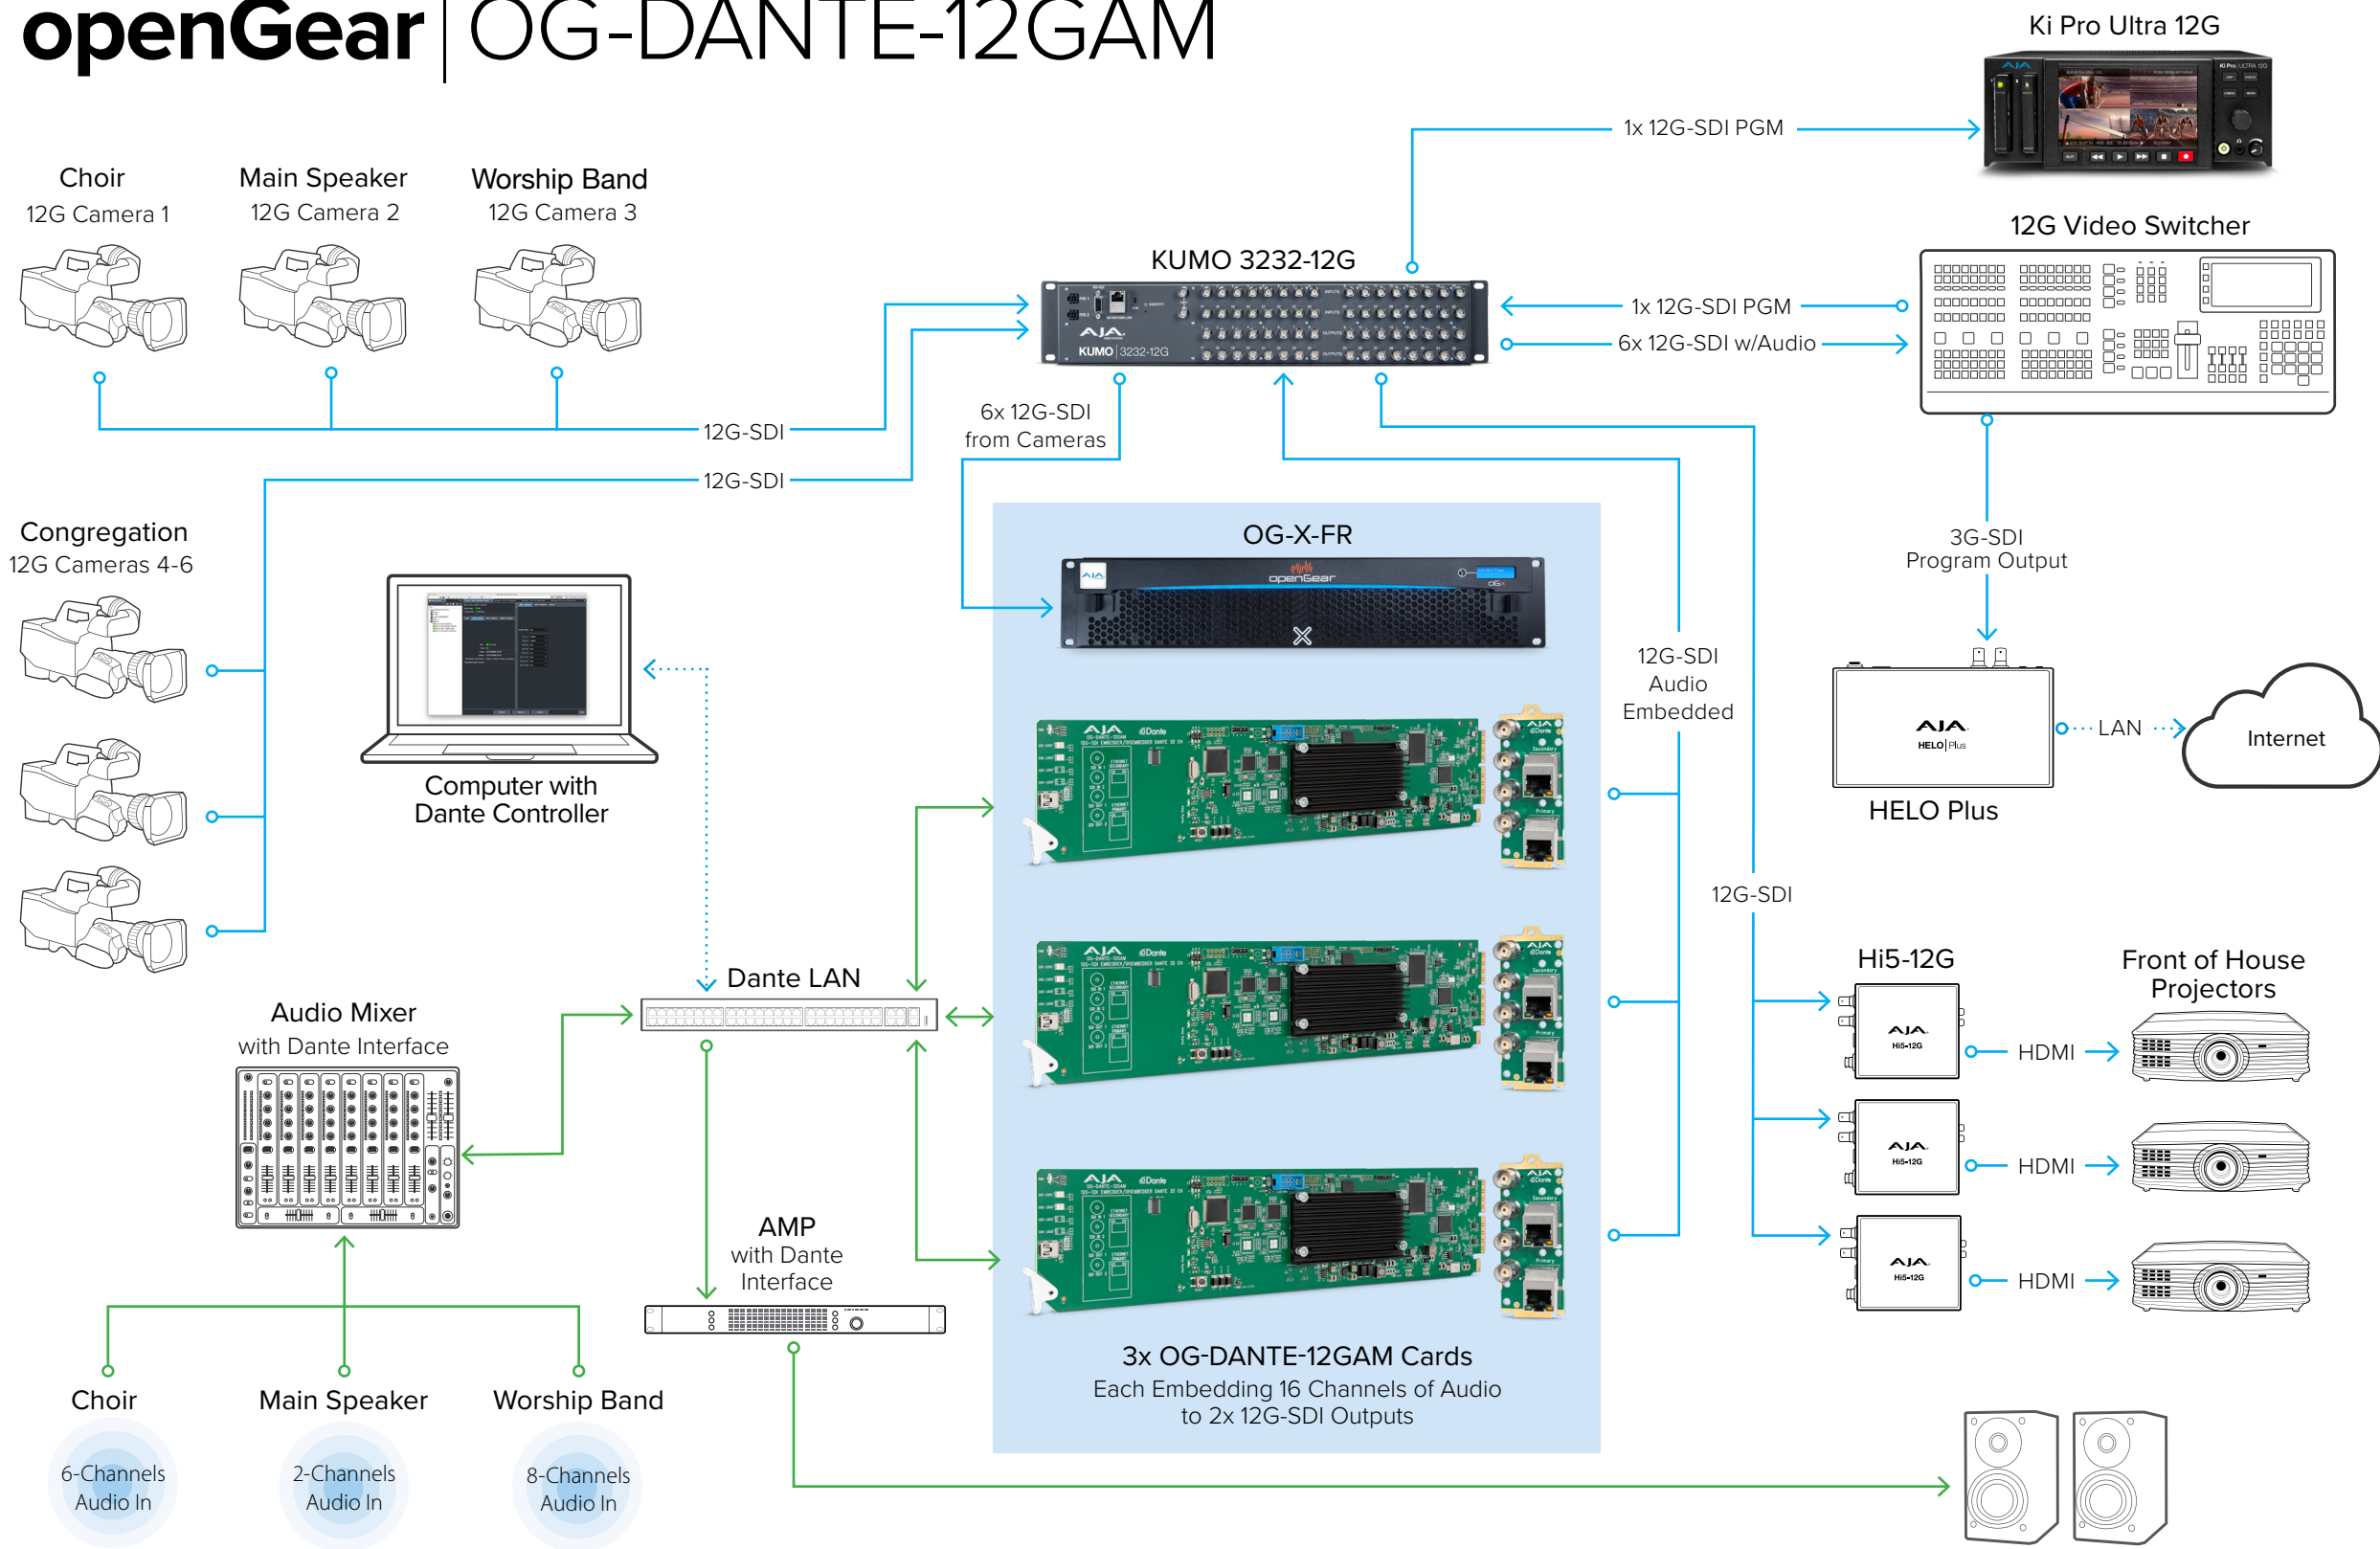

# openGear | OG-DANTE-12GAM

## House of Worship UltraHD/HD 12G-SDI/Dante Workflow