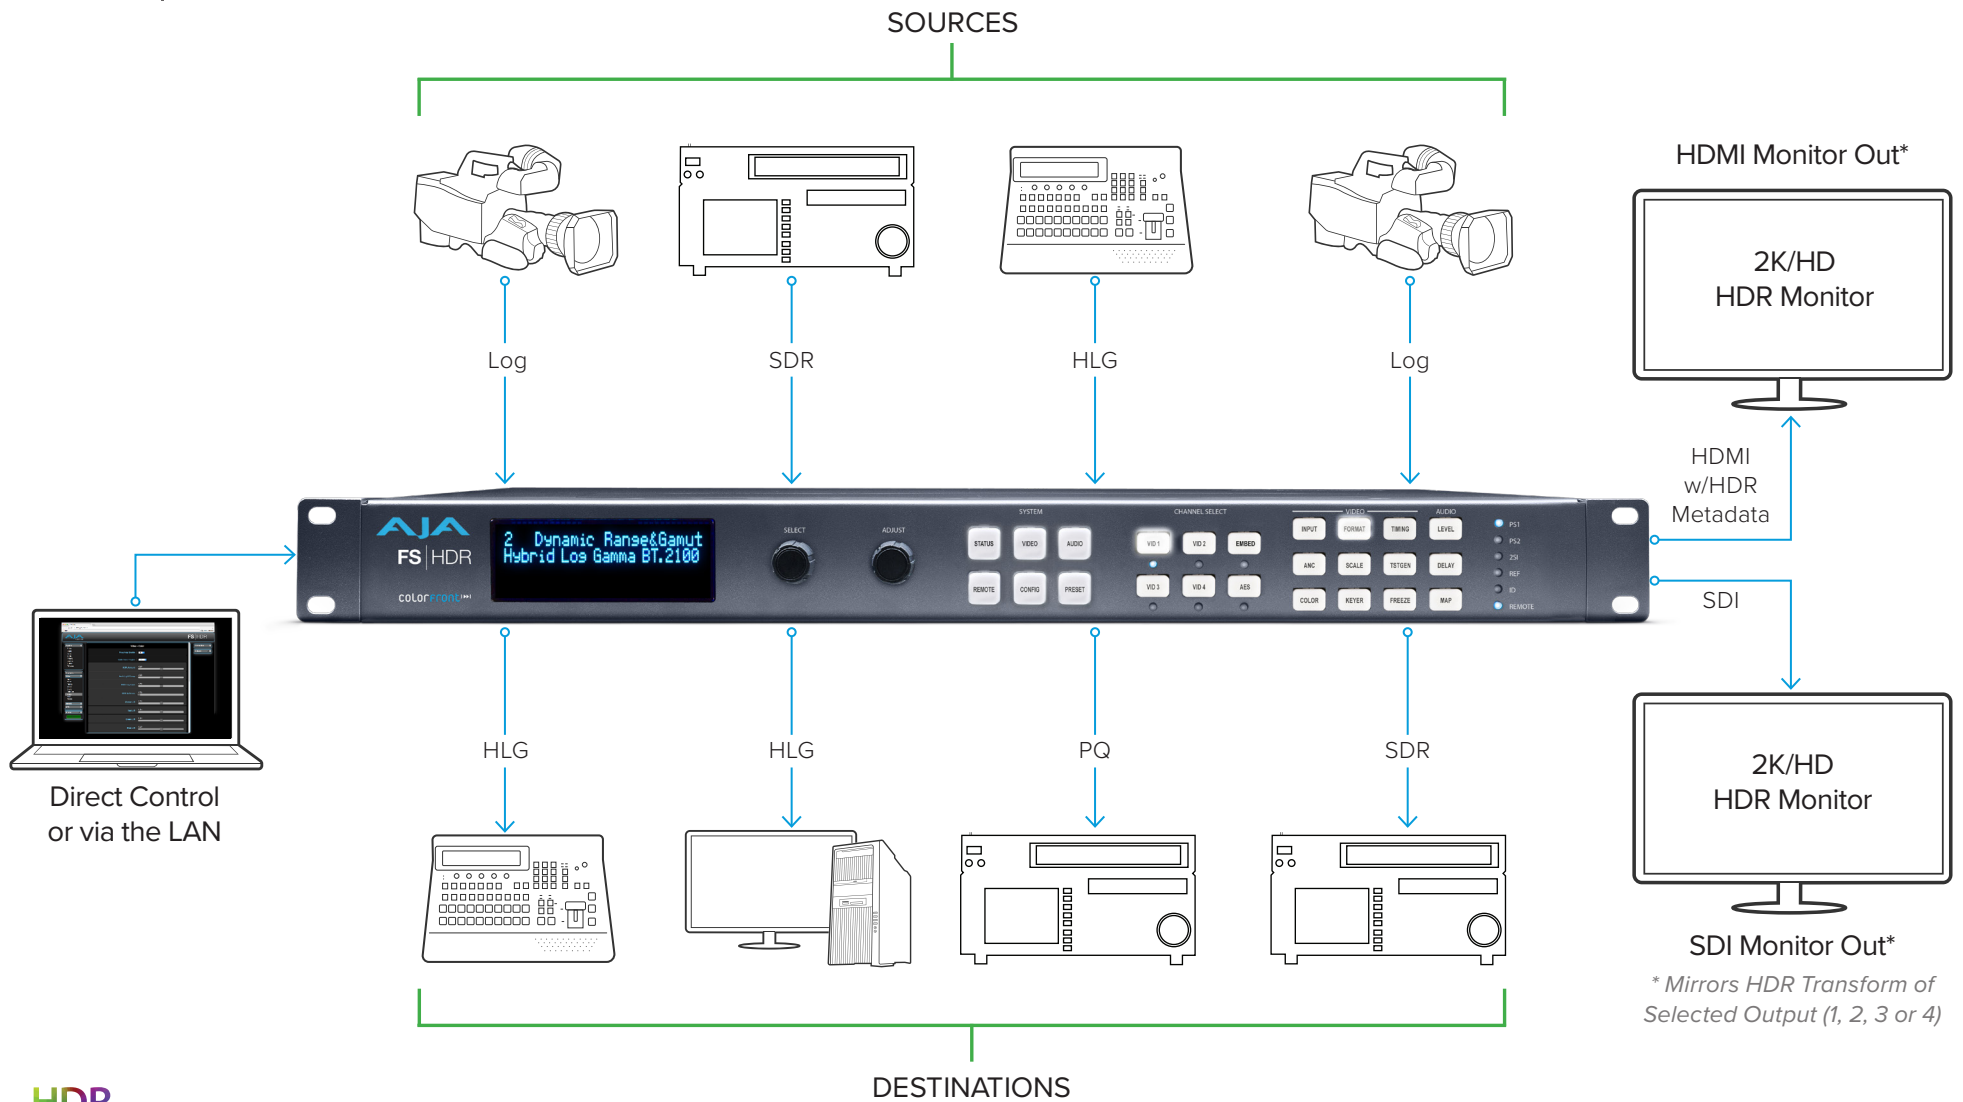

FS | HDR

HDR
colorfront

HDR Workflow: 2K/HD Four Channel Mode