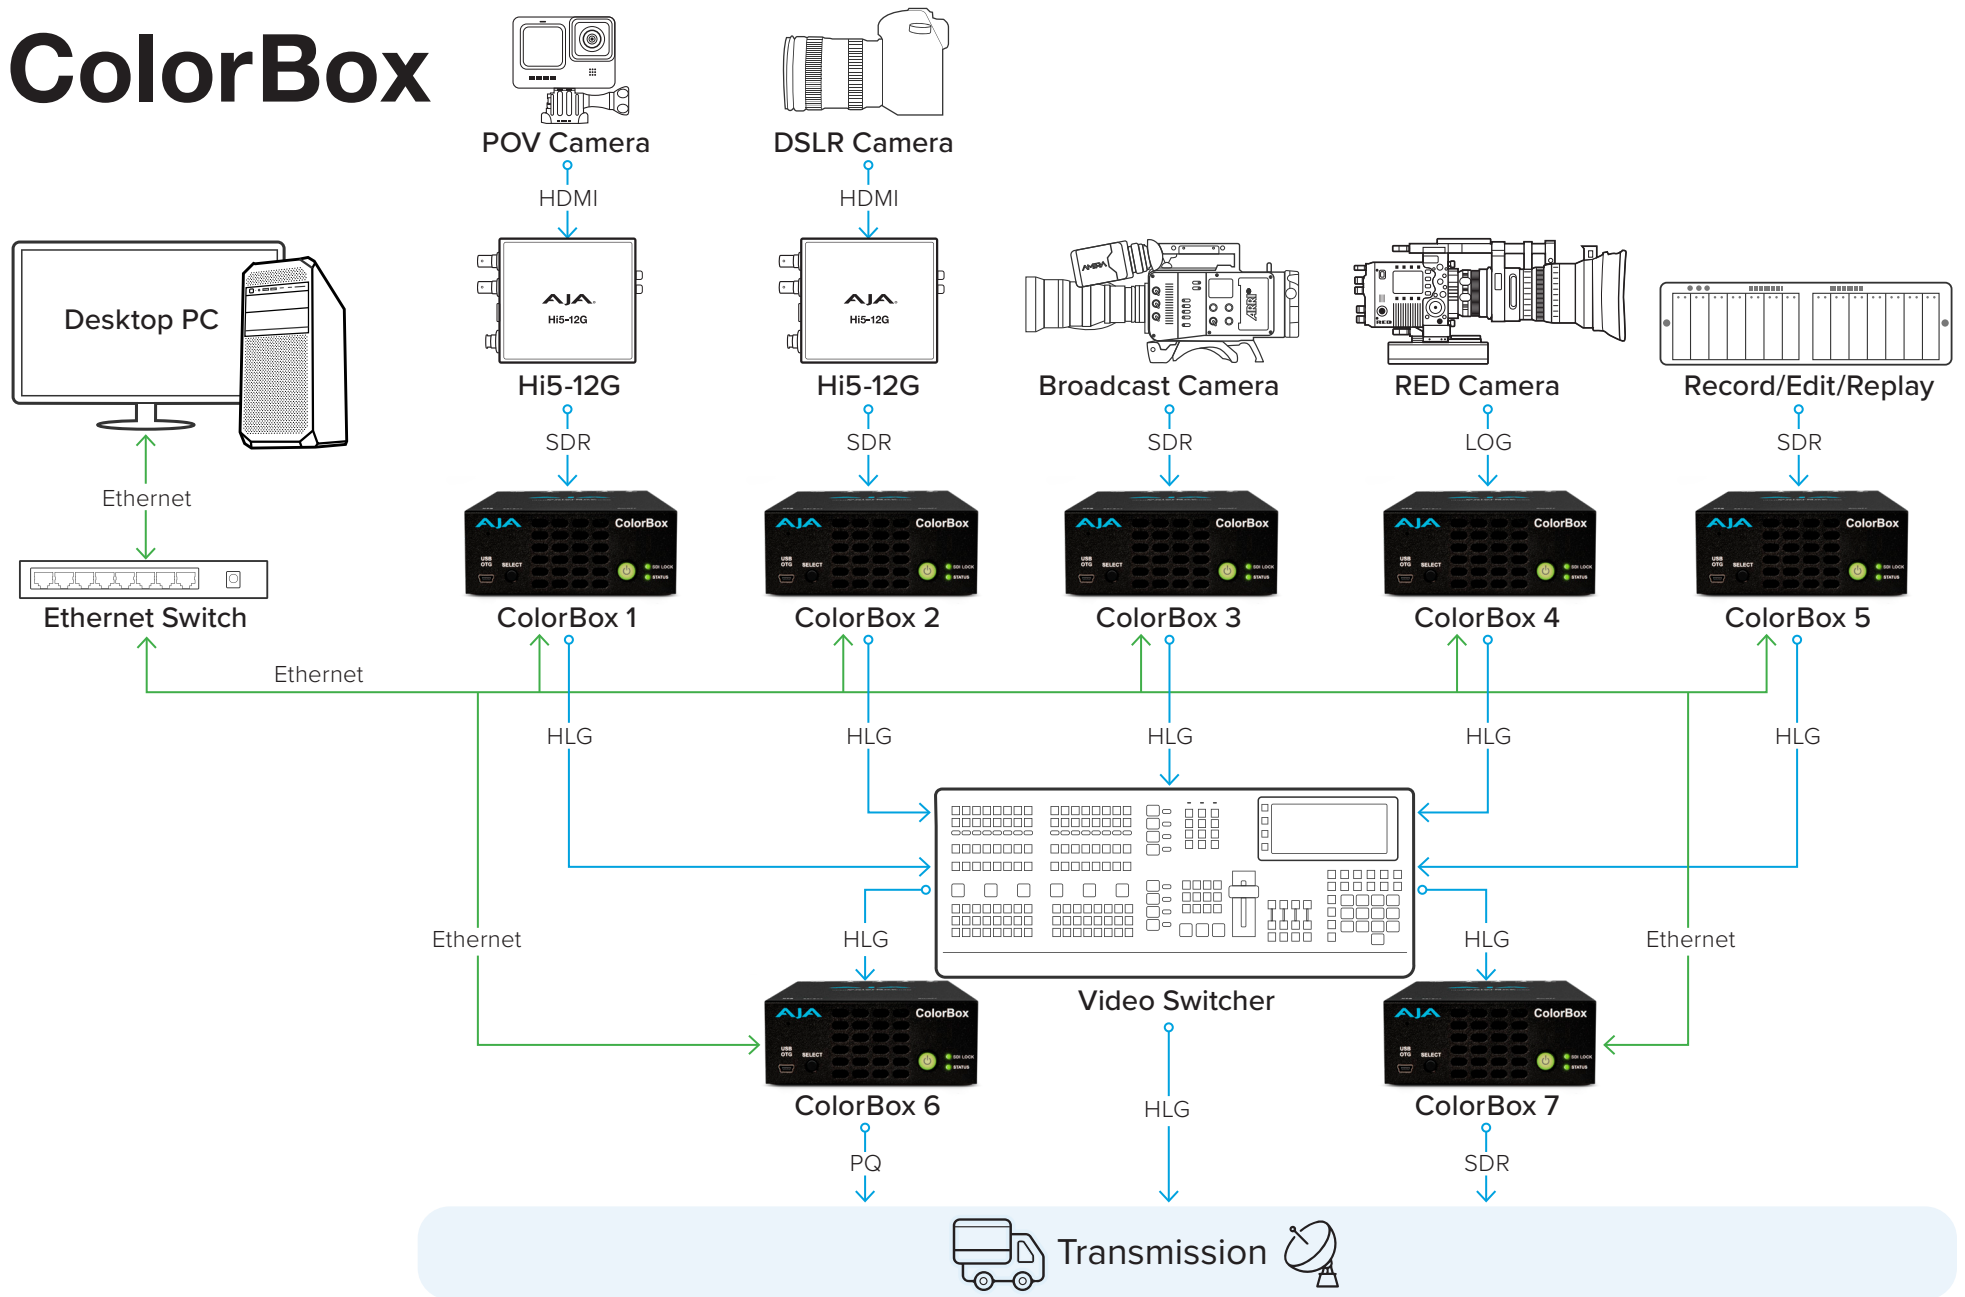

ColorBox

UltraHD Live Production Workflow - HDR Conversion and Management