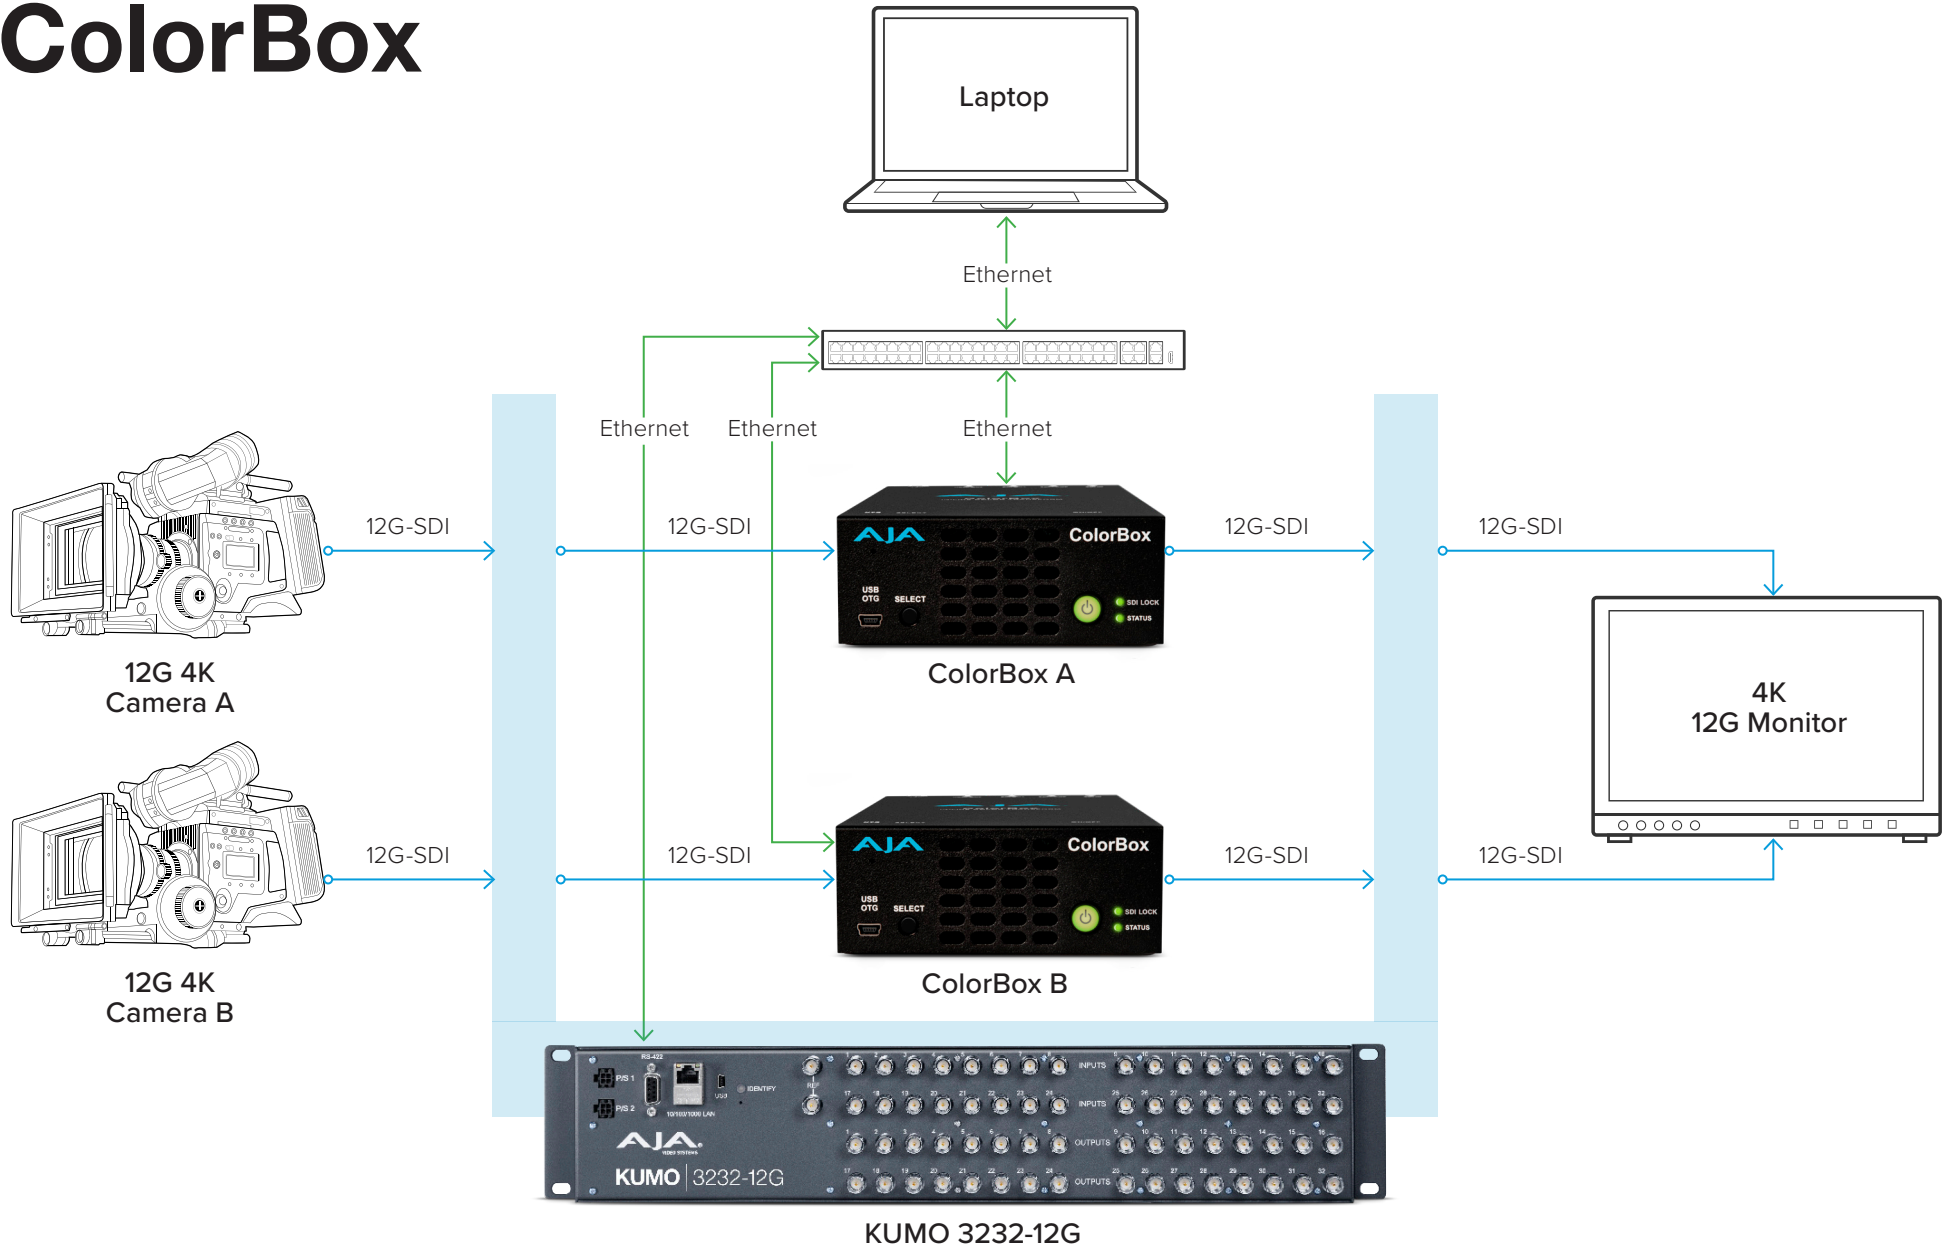

ColorBox

4K Production Workflow - Multi-Cam On-Set Color Grading