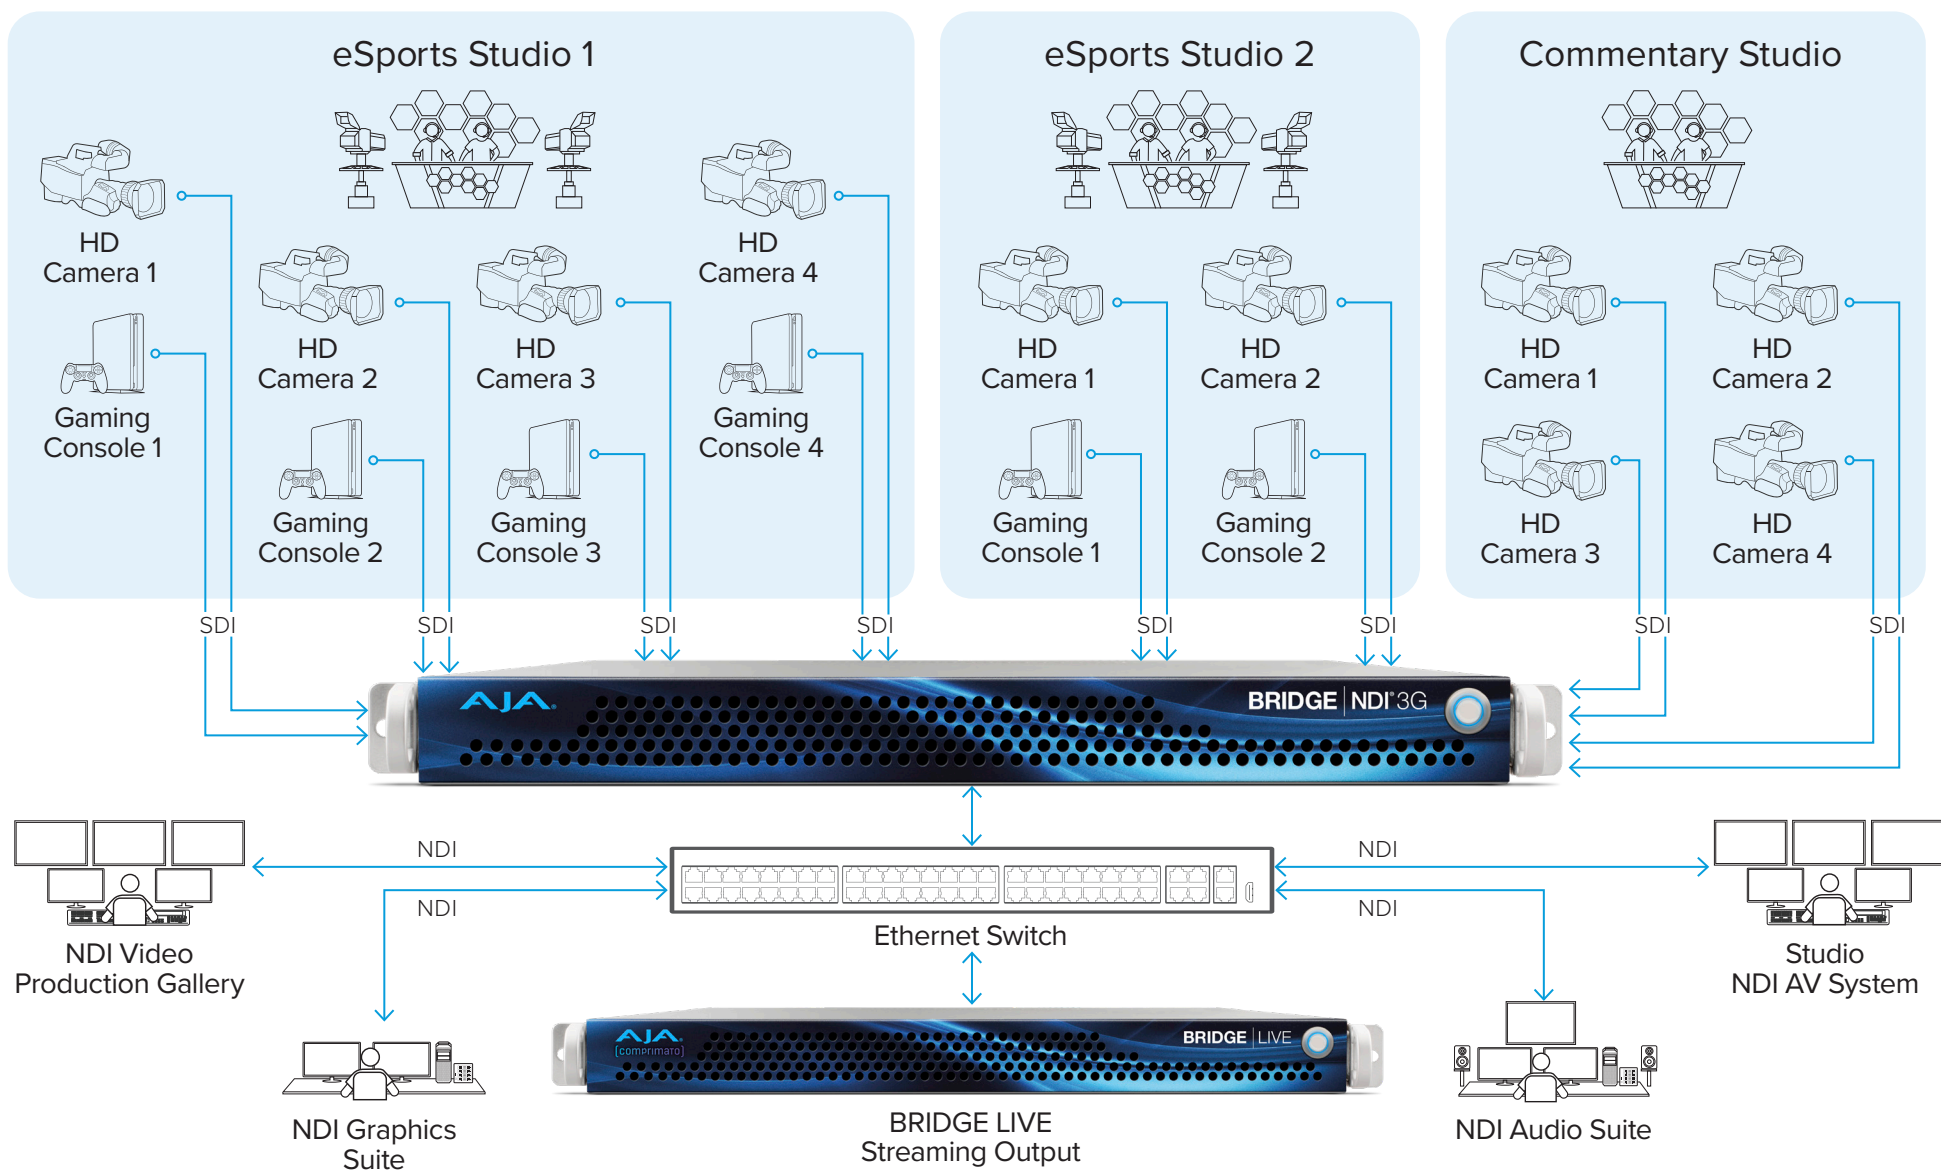

BRIDGE | NDI® 3G

eSports Studio Use Case