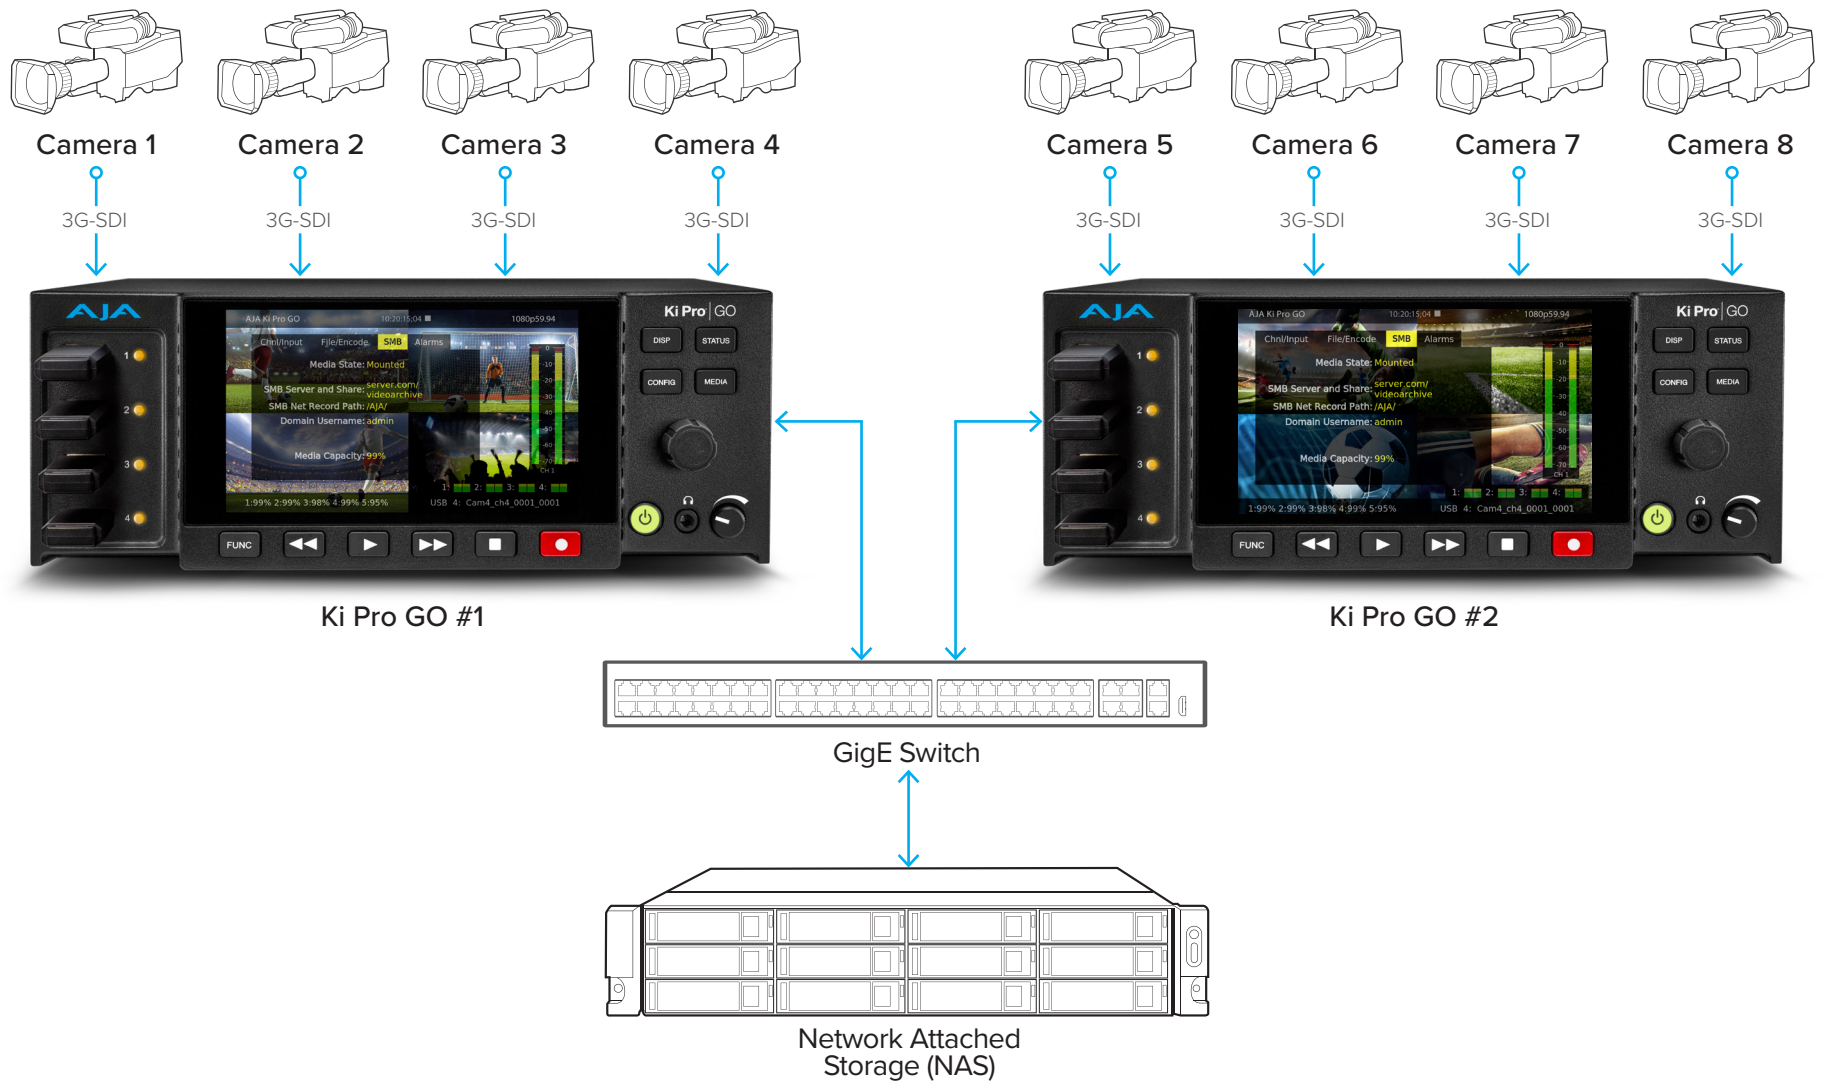

Ki Pro[®] | GO

Simultaneous Network and Local Recording from Two Ki Pro GOs