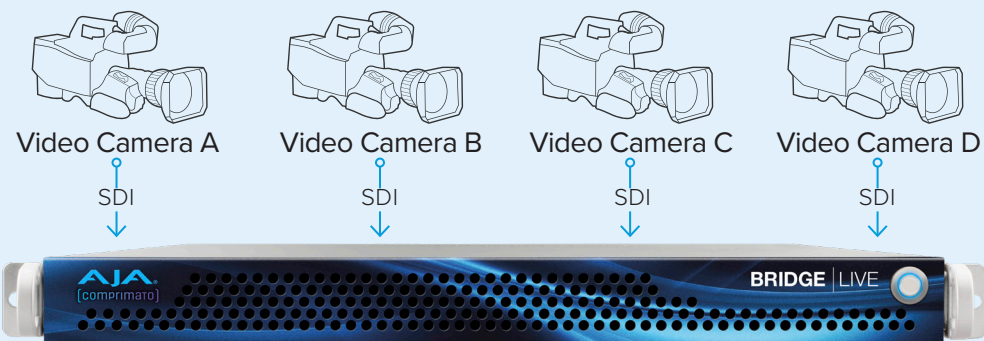

BRIDGE | LIVE

Remote Sources

Public Internet

Media Facility or Data Center

One-to-One

Synchronous Multi-Channel Transport HD x4