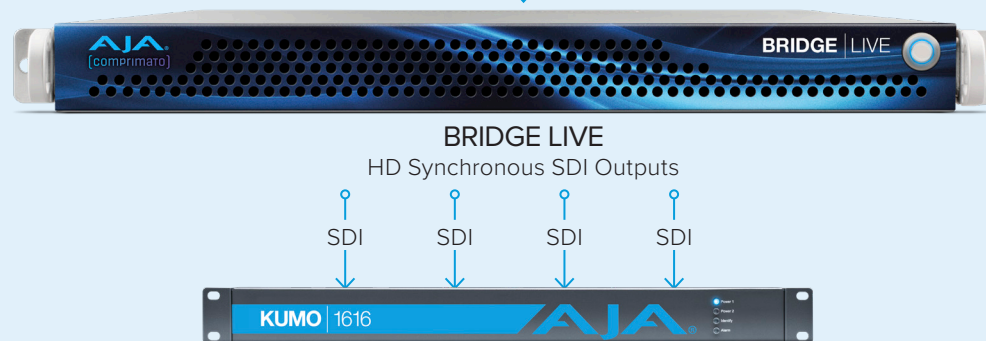

BRIDGE | LIVE

Remote Sources

Public Internet

Media Facility or Data Center

One-to-One

Synchronous Multi-Channel Transport HD x4