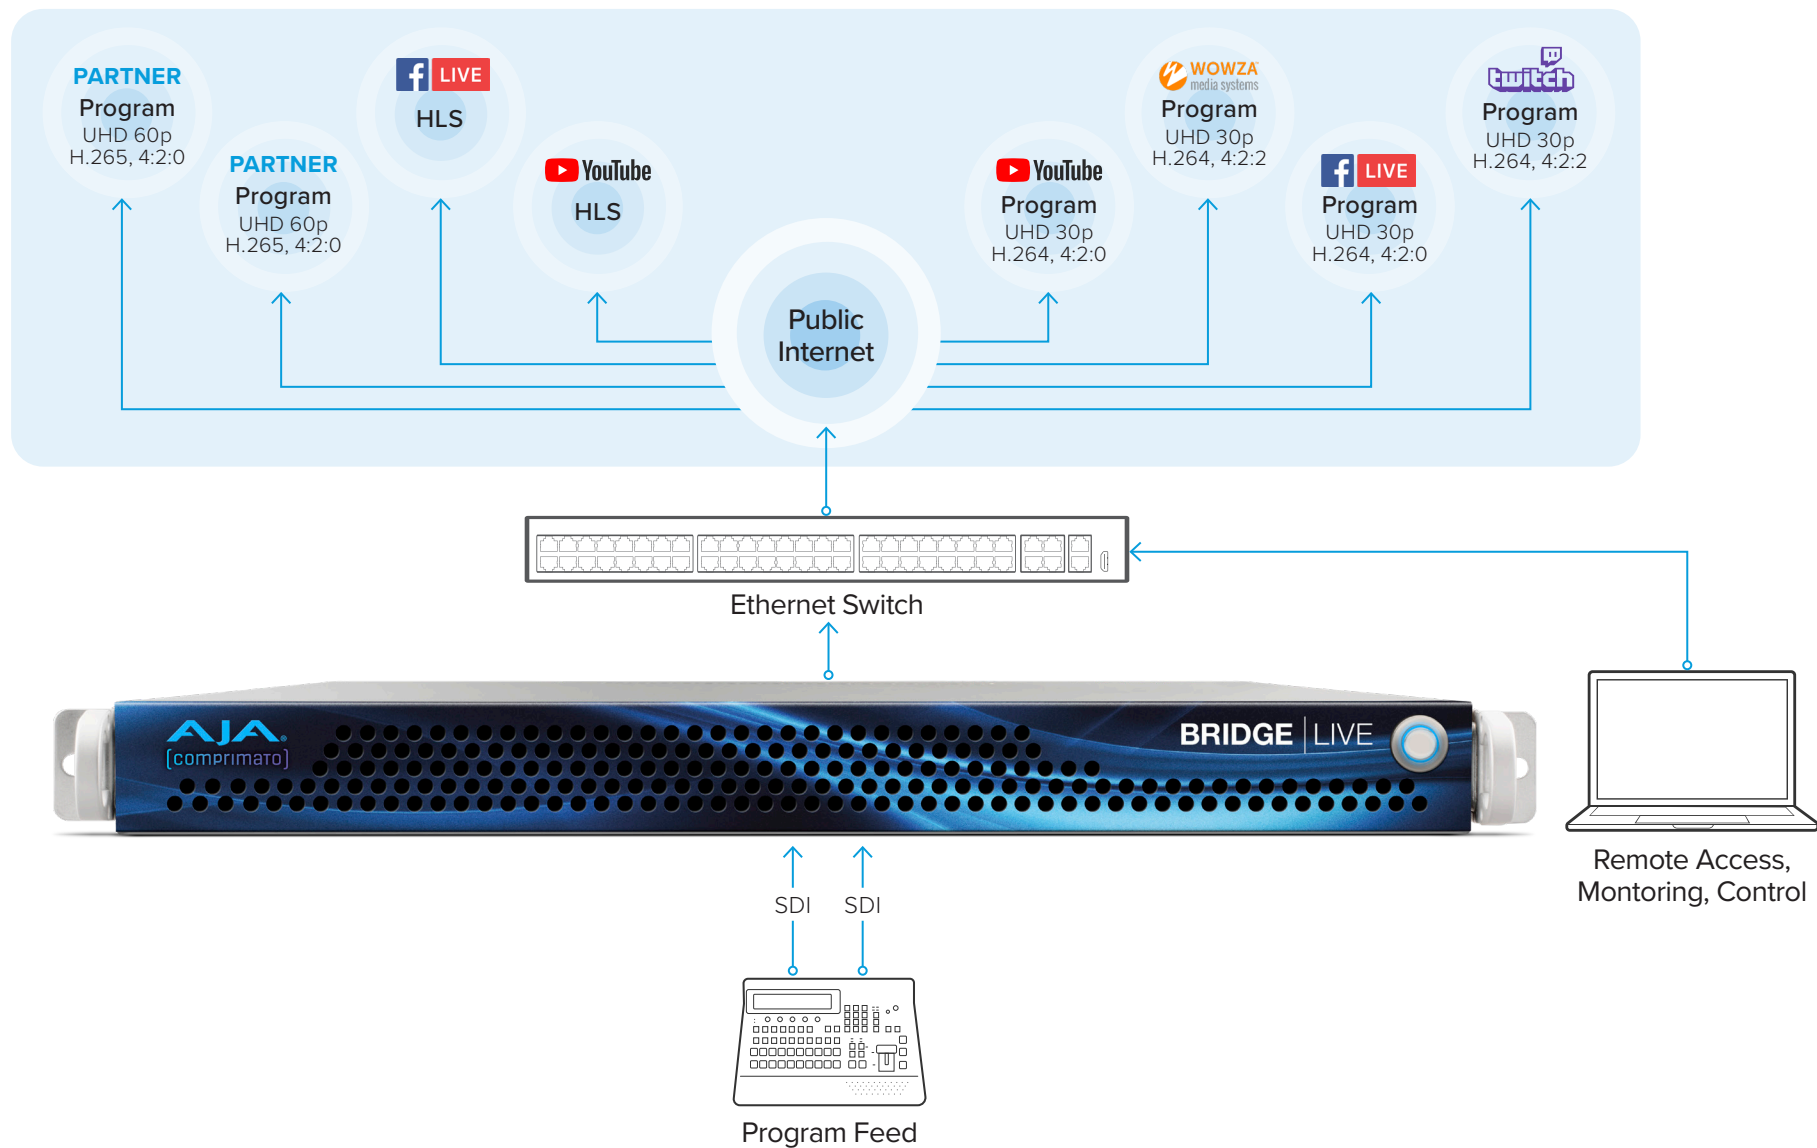

# BRIDGE | LIVE

## Direct to Audience Streaming for UltraHD Workflows