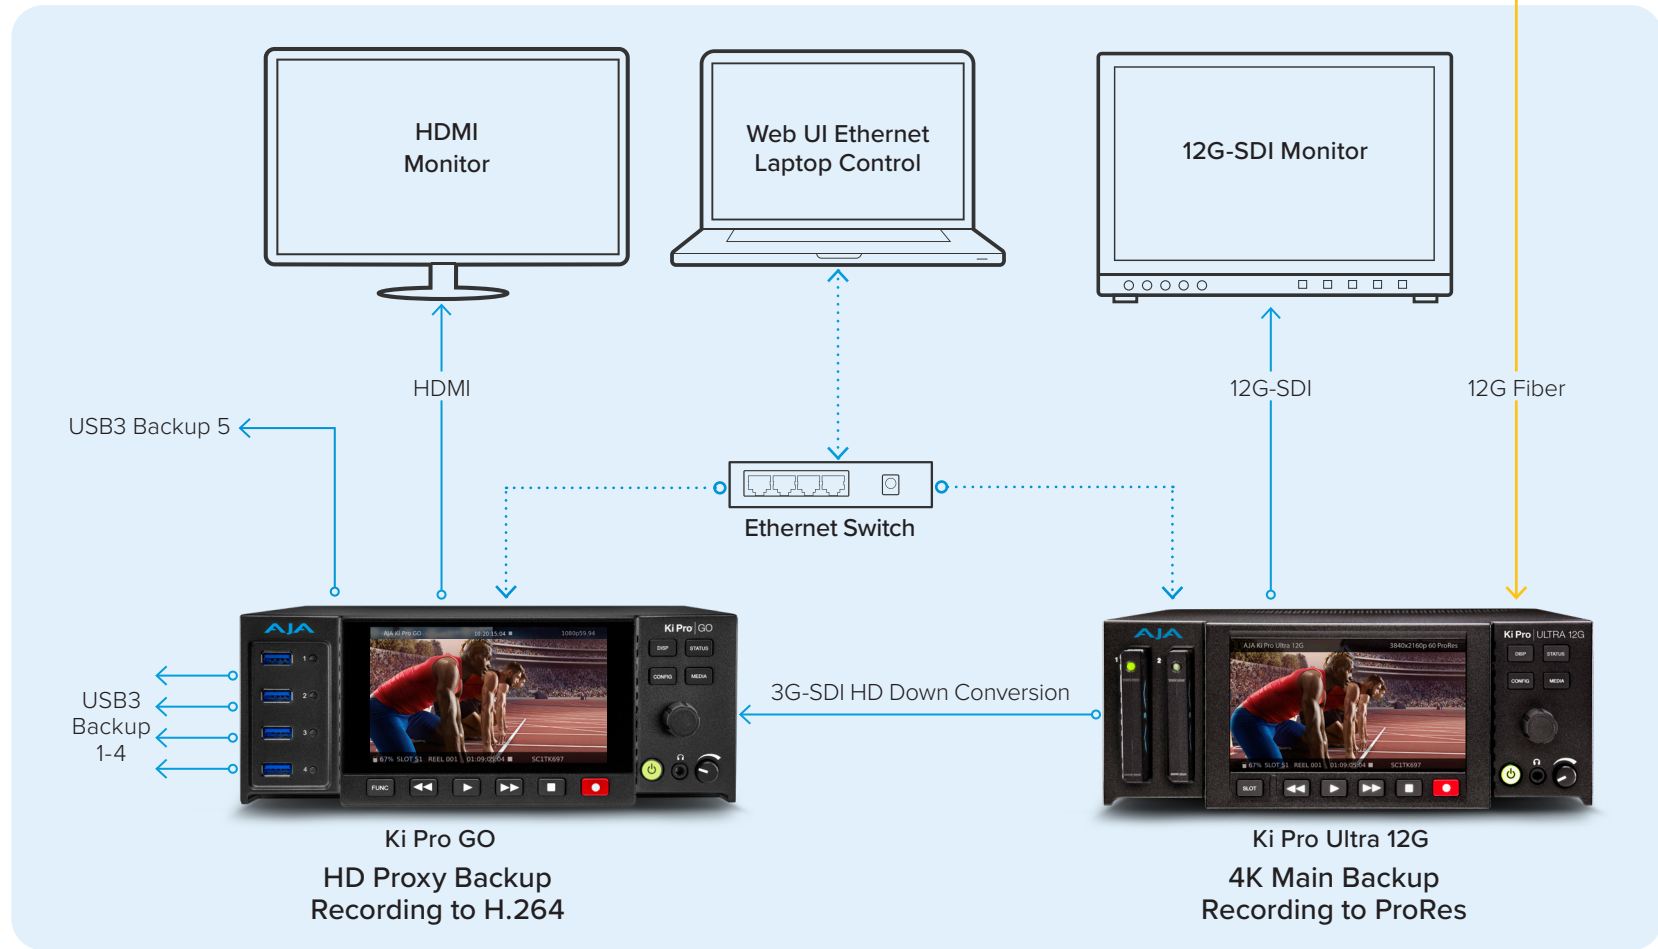

Video Village
12G-SDI Fiber Feed
from 12G-SDI Router

Video Backup - Detail